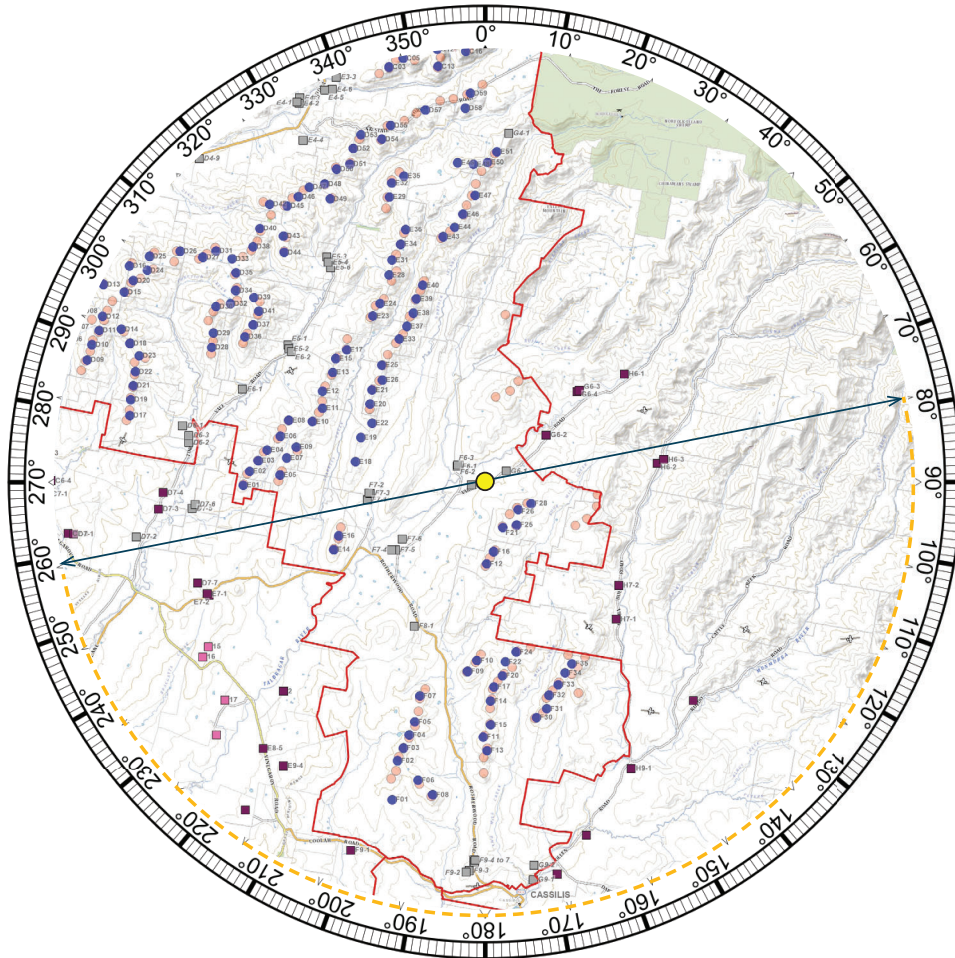

# Photomontage 04

Figure C.4 Photomontage 04 (L7 Bill's Block) Location and Viewing Direction  
 Aerial image - Source: Sixmaps 2020

## Photomontage 04

Location:	Yarrowonga Road
Photograph Date and Time:	29th May 2020 3:52pm
Coordinates:	31°52'13.86"S 149°57'37.55"E
Distance to nearest visible WTG:	1.73km (F26)
Viewing Direction:	South
Elevation:	591m
Original LVIA Location Reference (GBD 2014):	L7 Bill's Block

### LEGEND

- Involved Dwelling
- Non-involved Dwelling
- Approved turbine: 165 m blade tip height
- Proposed turbine: 215 m blade tip height
- Photomontage location
- - - Extent of photomontage field of view