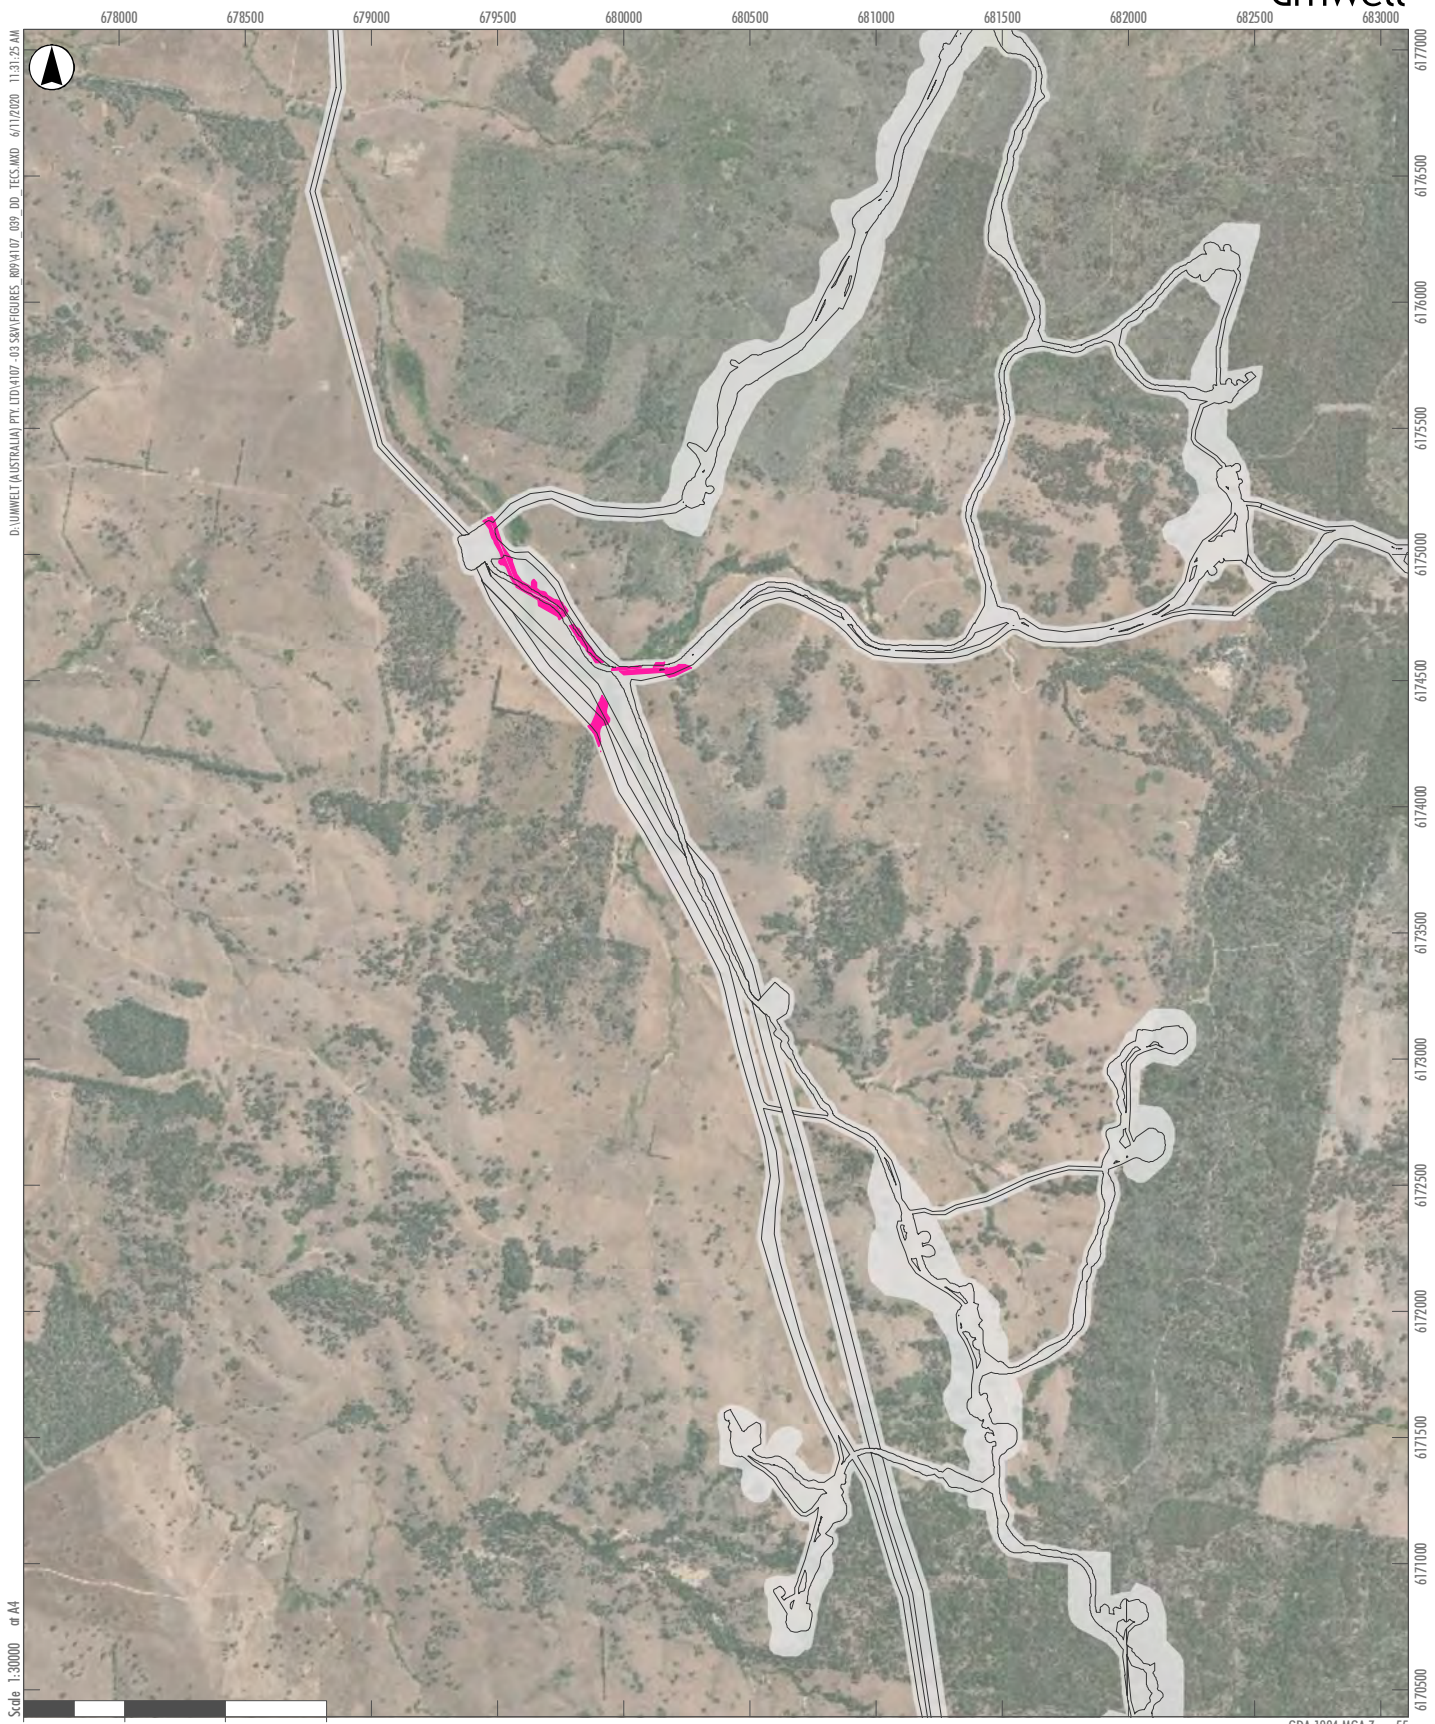

D:\UMWELT (AUSTRALIA) PVT.LTD\1107-03 SKM\FIGURES_BOP\1107_039_DO_TECs.MXD 6/11/2020 11:31:25 AM

Scale 1:30000 at A4

GDA 1994 MGA Zone 55

Legend

- Rye Park Wind Farm Modified Indicative Development Footprint – Wind Farm
- Rye Park Wind Farm Modified Development Corridor
- **Threatened Ecological Communities (BC Act & EPBC Act)**
- White Box Yellow Box Blakely's Red Gum Woodland EEC (BC Act) / White Box -
- Yellow Box - Blakely's Red Gum Grassy Woodlands and Derived Native Grasslands CEEC (EPBC Act)