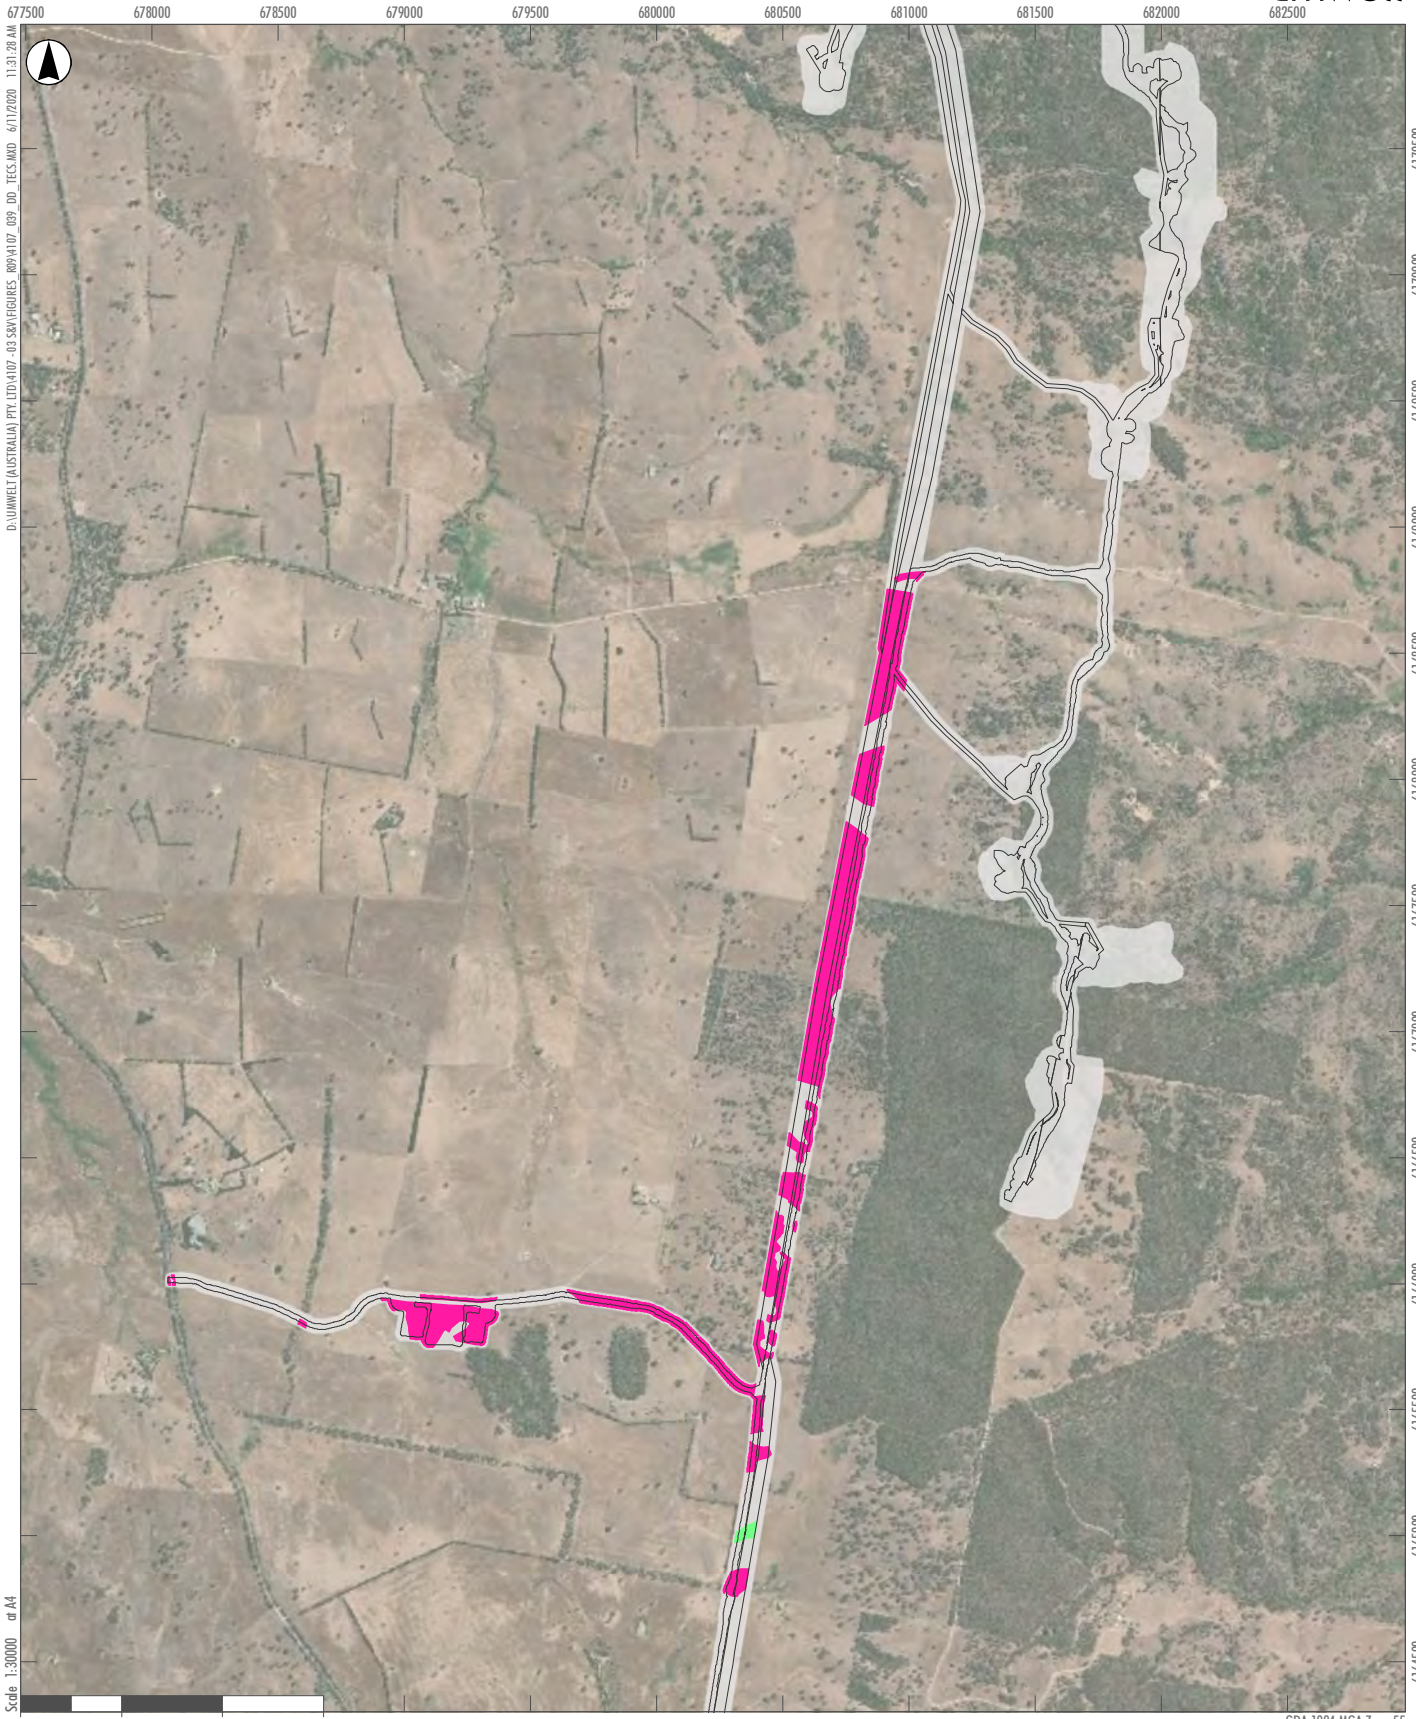

1. **Legend**
2. Rye Park Wind Farm Modified Indicative Development Footprint – Wind Farm
   - Rye Park Wind Farm Modified Development Corridor
   - **Threatened Ecological Communities (BC Act)**
   - White Box Yellow Box Blakely's Red Gum Woodland EEC (BC Act)
   - **Threatened Ecological Communities (BC Act & EPBC Act)**
   - White Box Yellow Box Blakely's Red Gum Woodland EEC (BC Act) / White Box - Yellow Box - Blakely's Red Gum Grassy Woodlands and Derived Native Grasslands CEEC (EPBC Act)