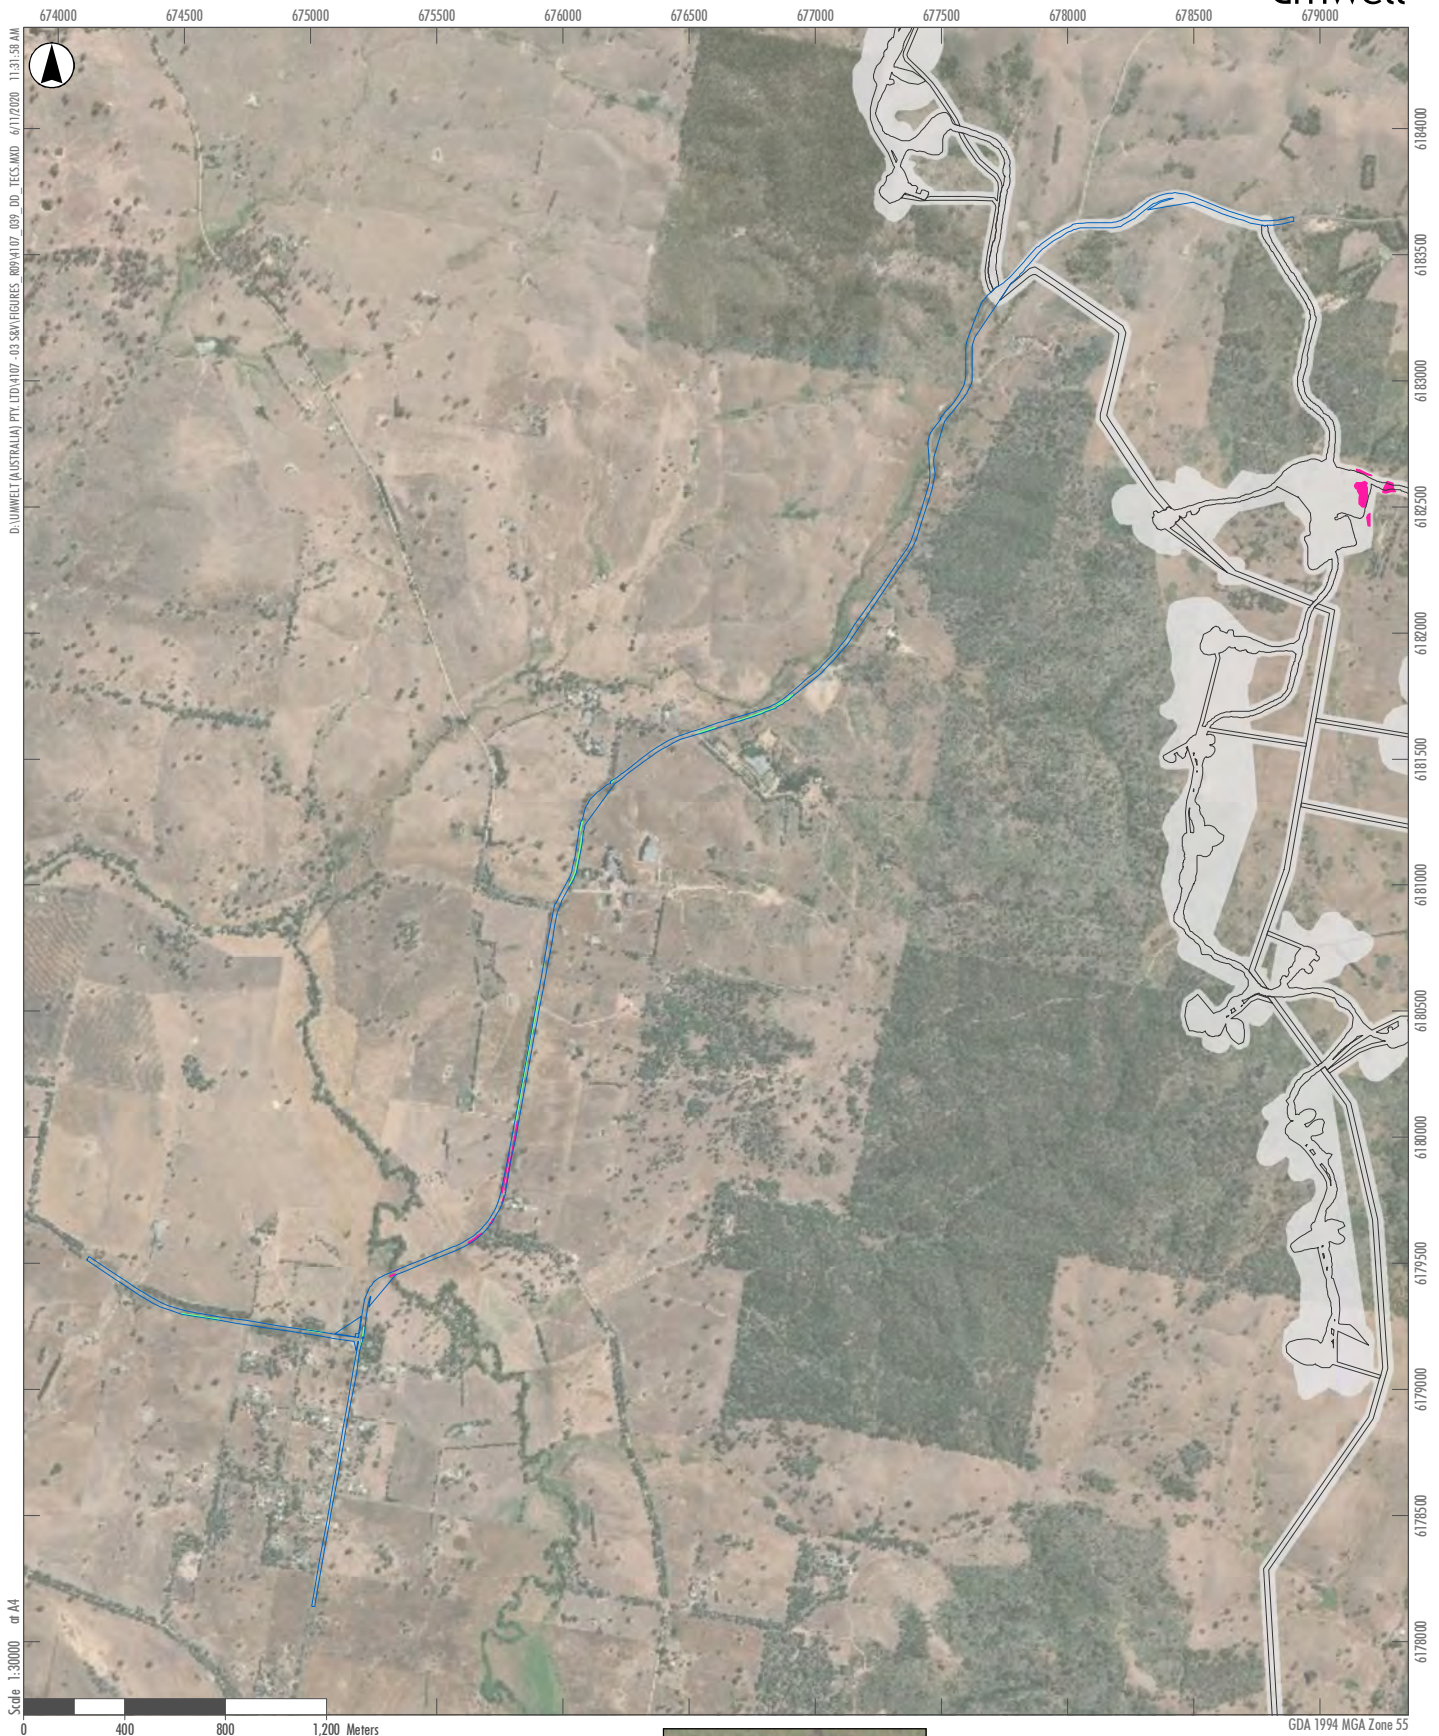

Scale 1:30000 or A4

GDA 1994 MGA Zone 55

Legend

- Rye Park Wind Farm Modified Indicative Development Footprint – External Roads
- Rye Park Wind Farm Modified Indicative Development Footprint – Wind Farm
- Rye Park Wind Farm Modified Development Corridor
- **Threatened Ecological Communities (BC Act)**
- White Box Yellow Box Blakely's Red Gum Woodland EEC (BC Act)
- **Threatened Ecological Communities (BC Act & EPBC Act)**
- White Box Yellow Box Blakely's Red Gum Woodland EEC (BC Act) / White Box - Yellow Box - Blakely's Red Gum Grassy Woodlands and Derived Native Grasslands CEEC (EPBC Act)