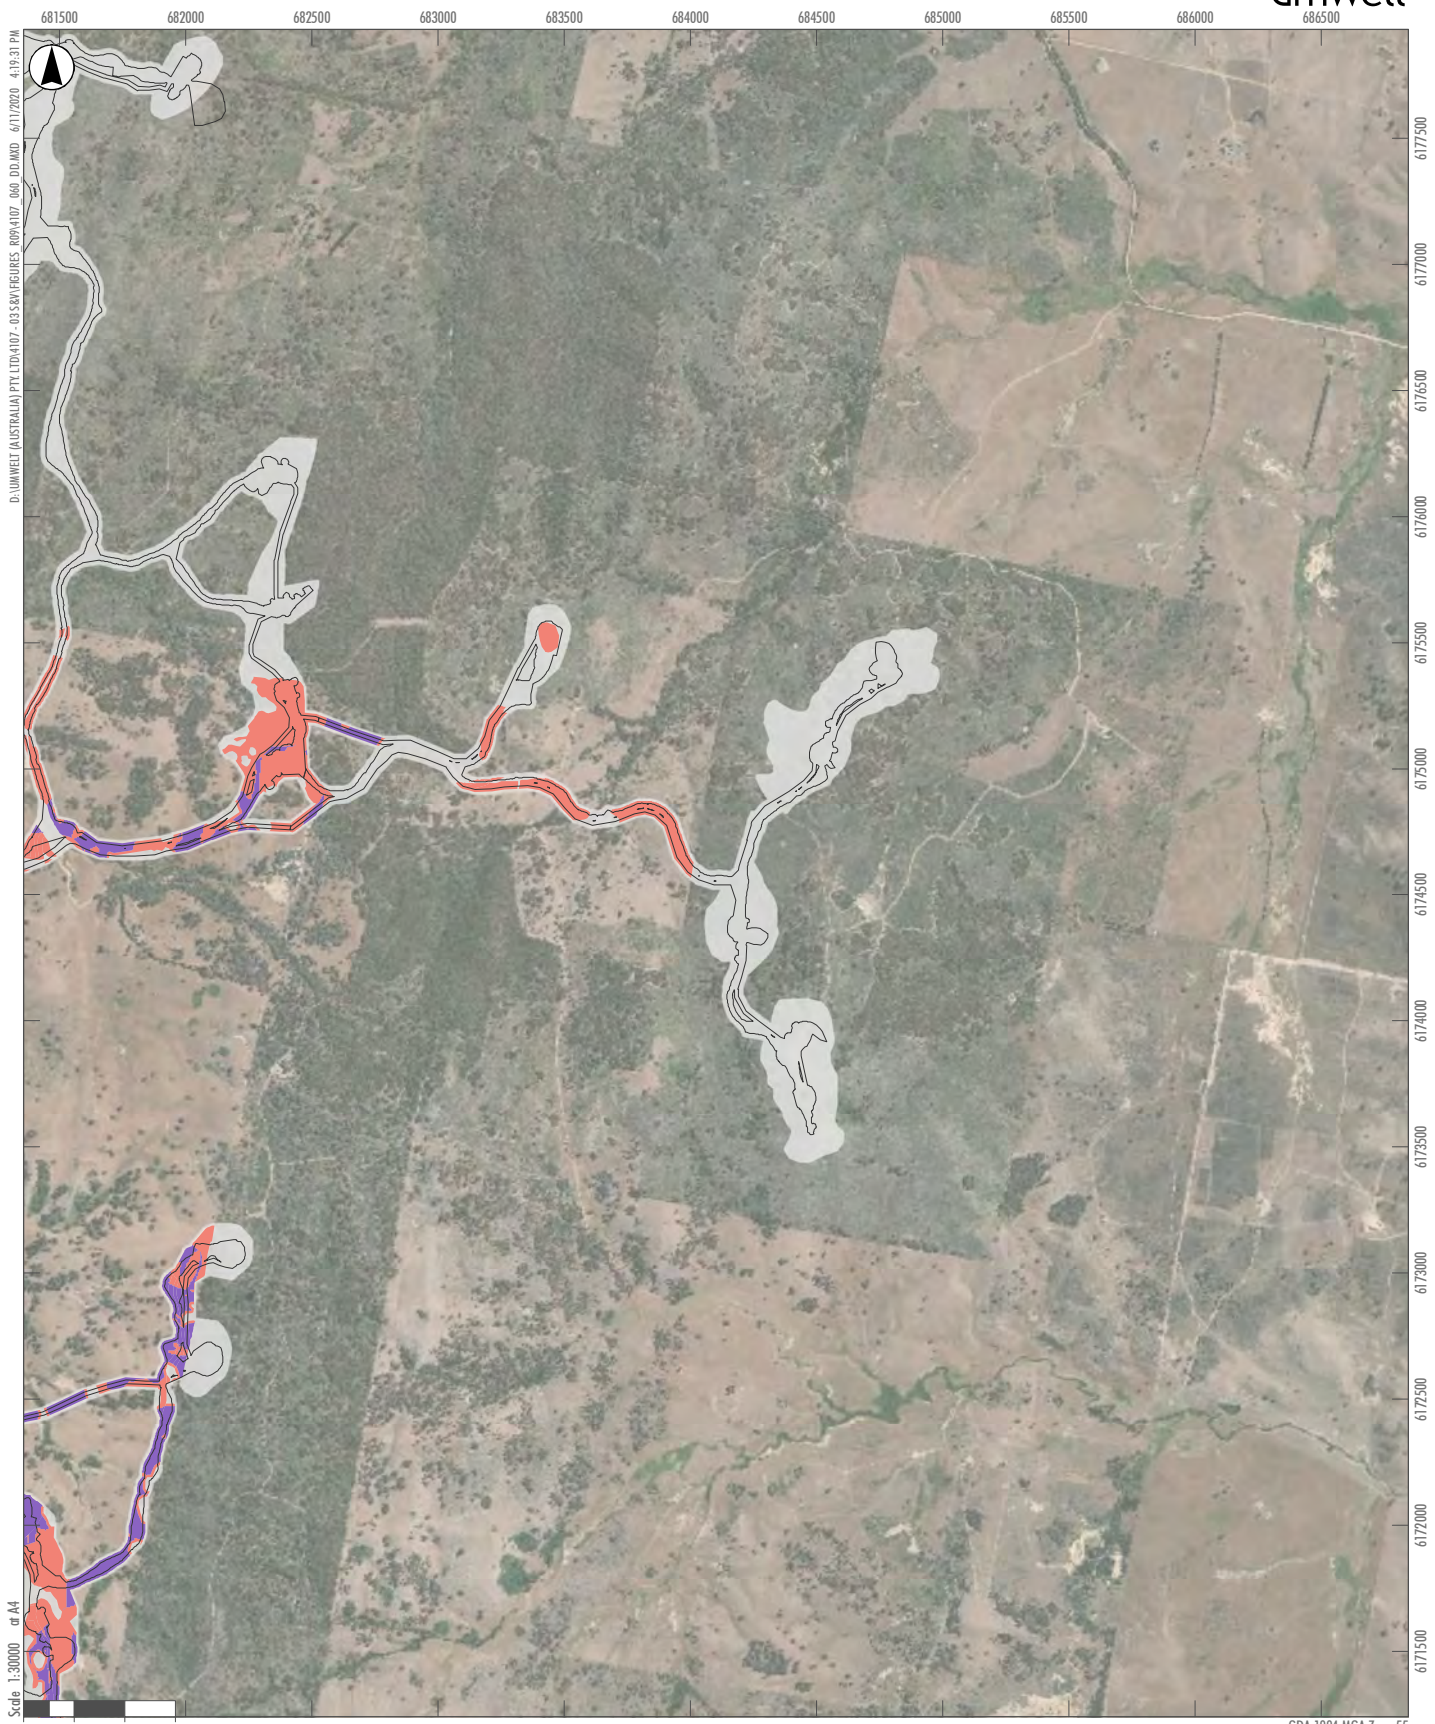

Scale 1:30000 or A4

GDA 1994 MGA Zone 55

**Legend**

- |   |                                   |
|---|-----------------------------------|
| Rye Park Wind Farm Modified Indicative Development Footprint – External Roads | <b>Threatened Species Records</b> |
| Rye Park Wind Farm Modified Indicative Development Footprint – Wind Farm      | Golden Sun Moth                   |
| Rye Park Wind Farm Modified Development Corridor                              | Striped Legless Lizard            |
| Striped Legless Lizard - Known Habitat  |                                   |
| Golden Sun Moth Non-habitat   |                                   |
| Golden Sun Moth Species Polygon   |                                   |

**APPENDIX Kb**

**Golden sun moth (inclusion and exclusion) habitat and striped legless lizard habitat within the Development Corridor and Indicative Development Footprints**

**Legend**

- Rye Park Wind Farm Modified Indicative Development Footprint – Wind Farm
- Rye Park Wind Farm Modified Development Corridor
- Golden Sun Moth Non-habitat
- Golden Sun Moth Species Polygon