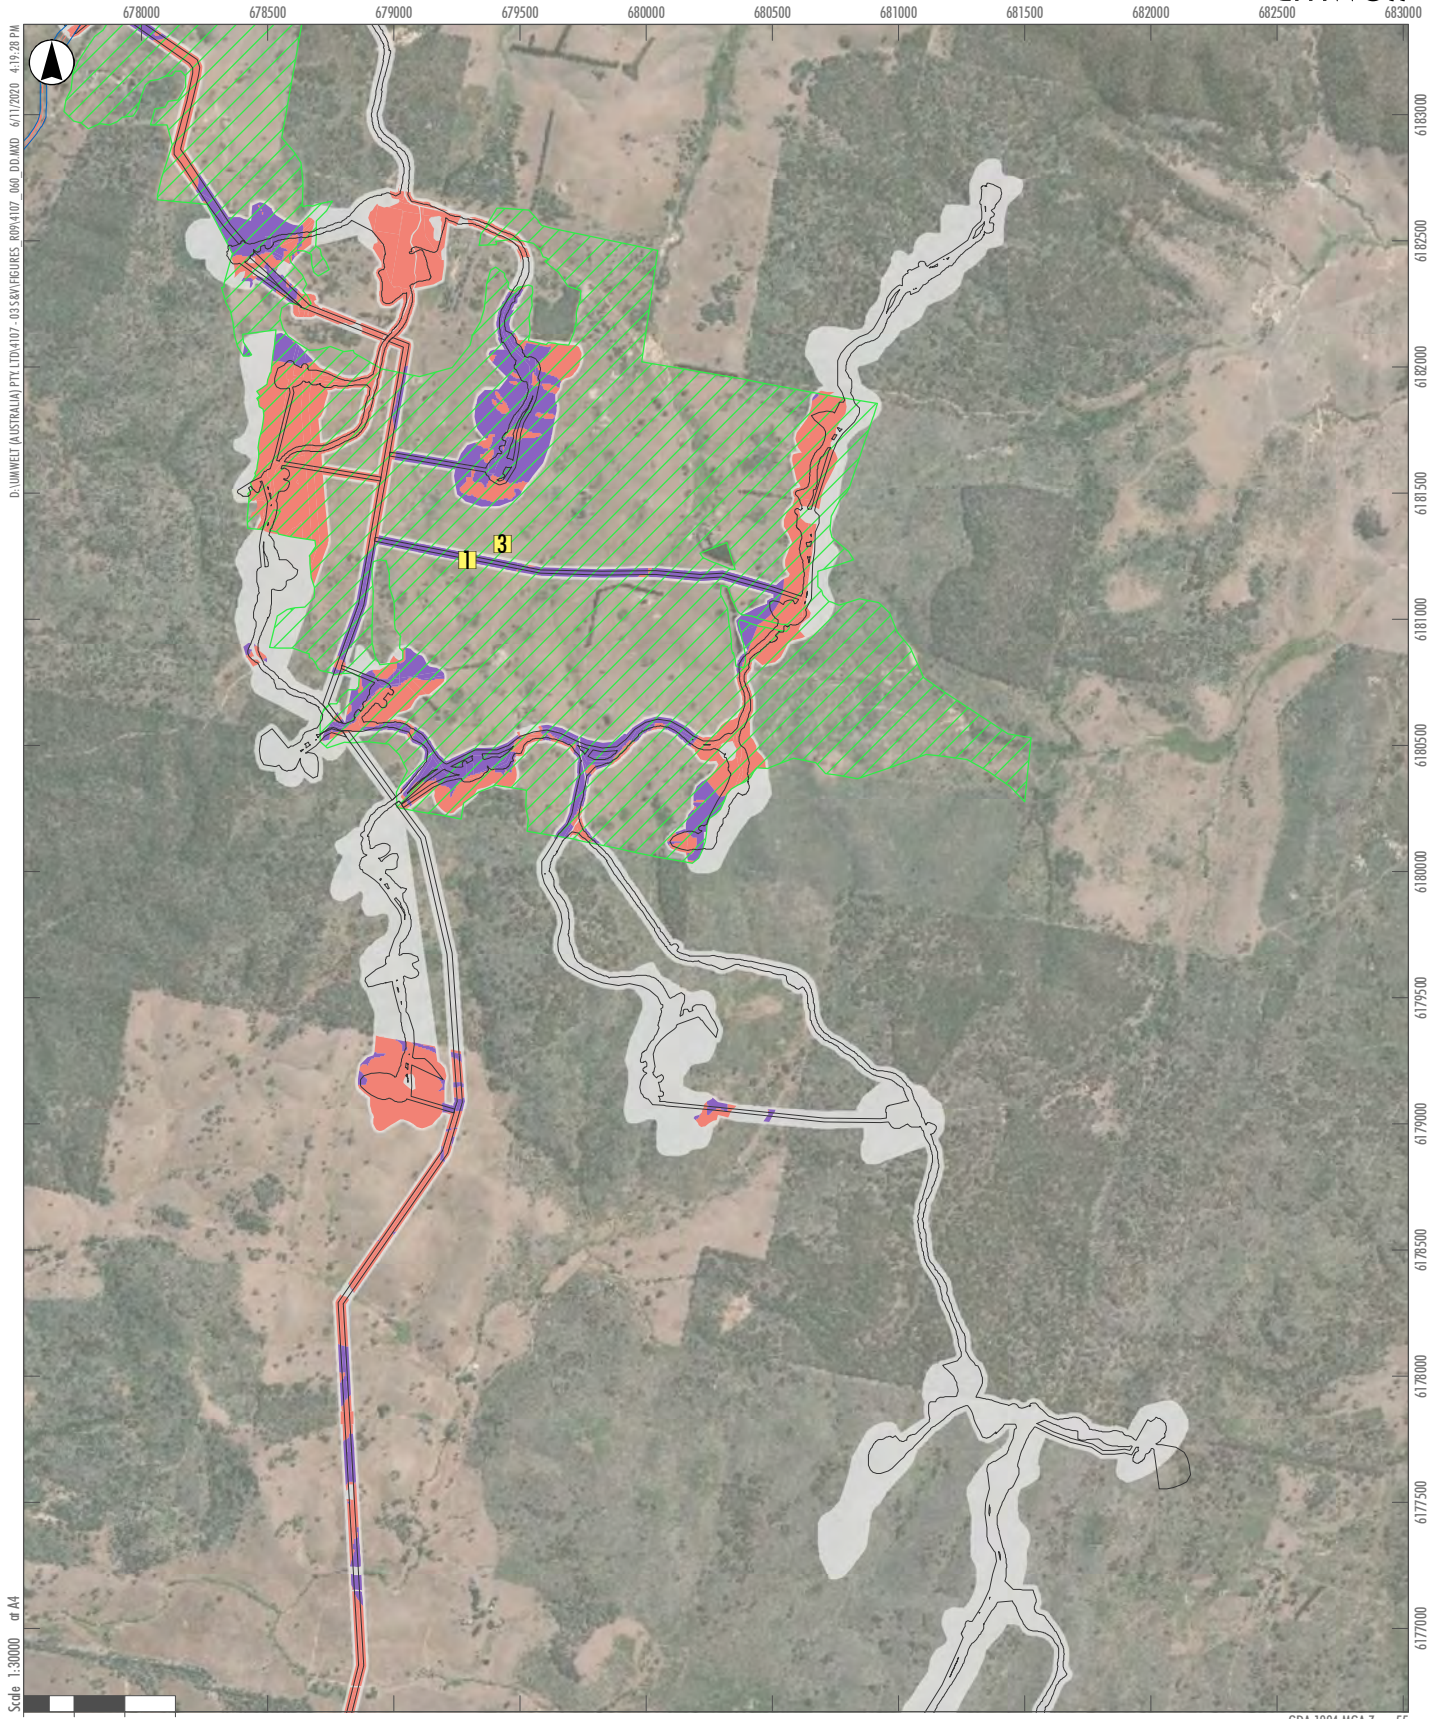

**Appendix K: Rye Park wind farm Preliminary Documentation – Figure: Golden sun moth (inclusion and exclusion) habitat and striped legless lizard habitat within the Development Corridor and Indicative Development Footprints**

- Legend**
- Rye Park Wind Farm Modified Indicative Development Footprint – External Roads
  - Rye Park Wind Farm Modified Indicative Development Footprint – Wind Farm
  - Rye Park Wind Farm Modified Development Corridor
  - Striped Legless Lizard - Known Habitat
  - Golden Sun Moth Non-habitat
  - Golden Sun Moth Species Polygon
- Threatened Species Records**
- Golden Sun Moth
  - Striped Legless Lizard

**APPENDIX Ka**

**Golden sun moth (inclusion and exclusion) habitat and striped legless lizard habitat within the Development Corridor and Indicative Development Footprints**

D:\UMWELT (AUSTRALIA) PVT\LOA\4107 - 03 SW\FIGURES ROP\4107\_060.DOCX 06/11/2020 4:19:28 PM