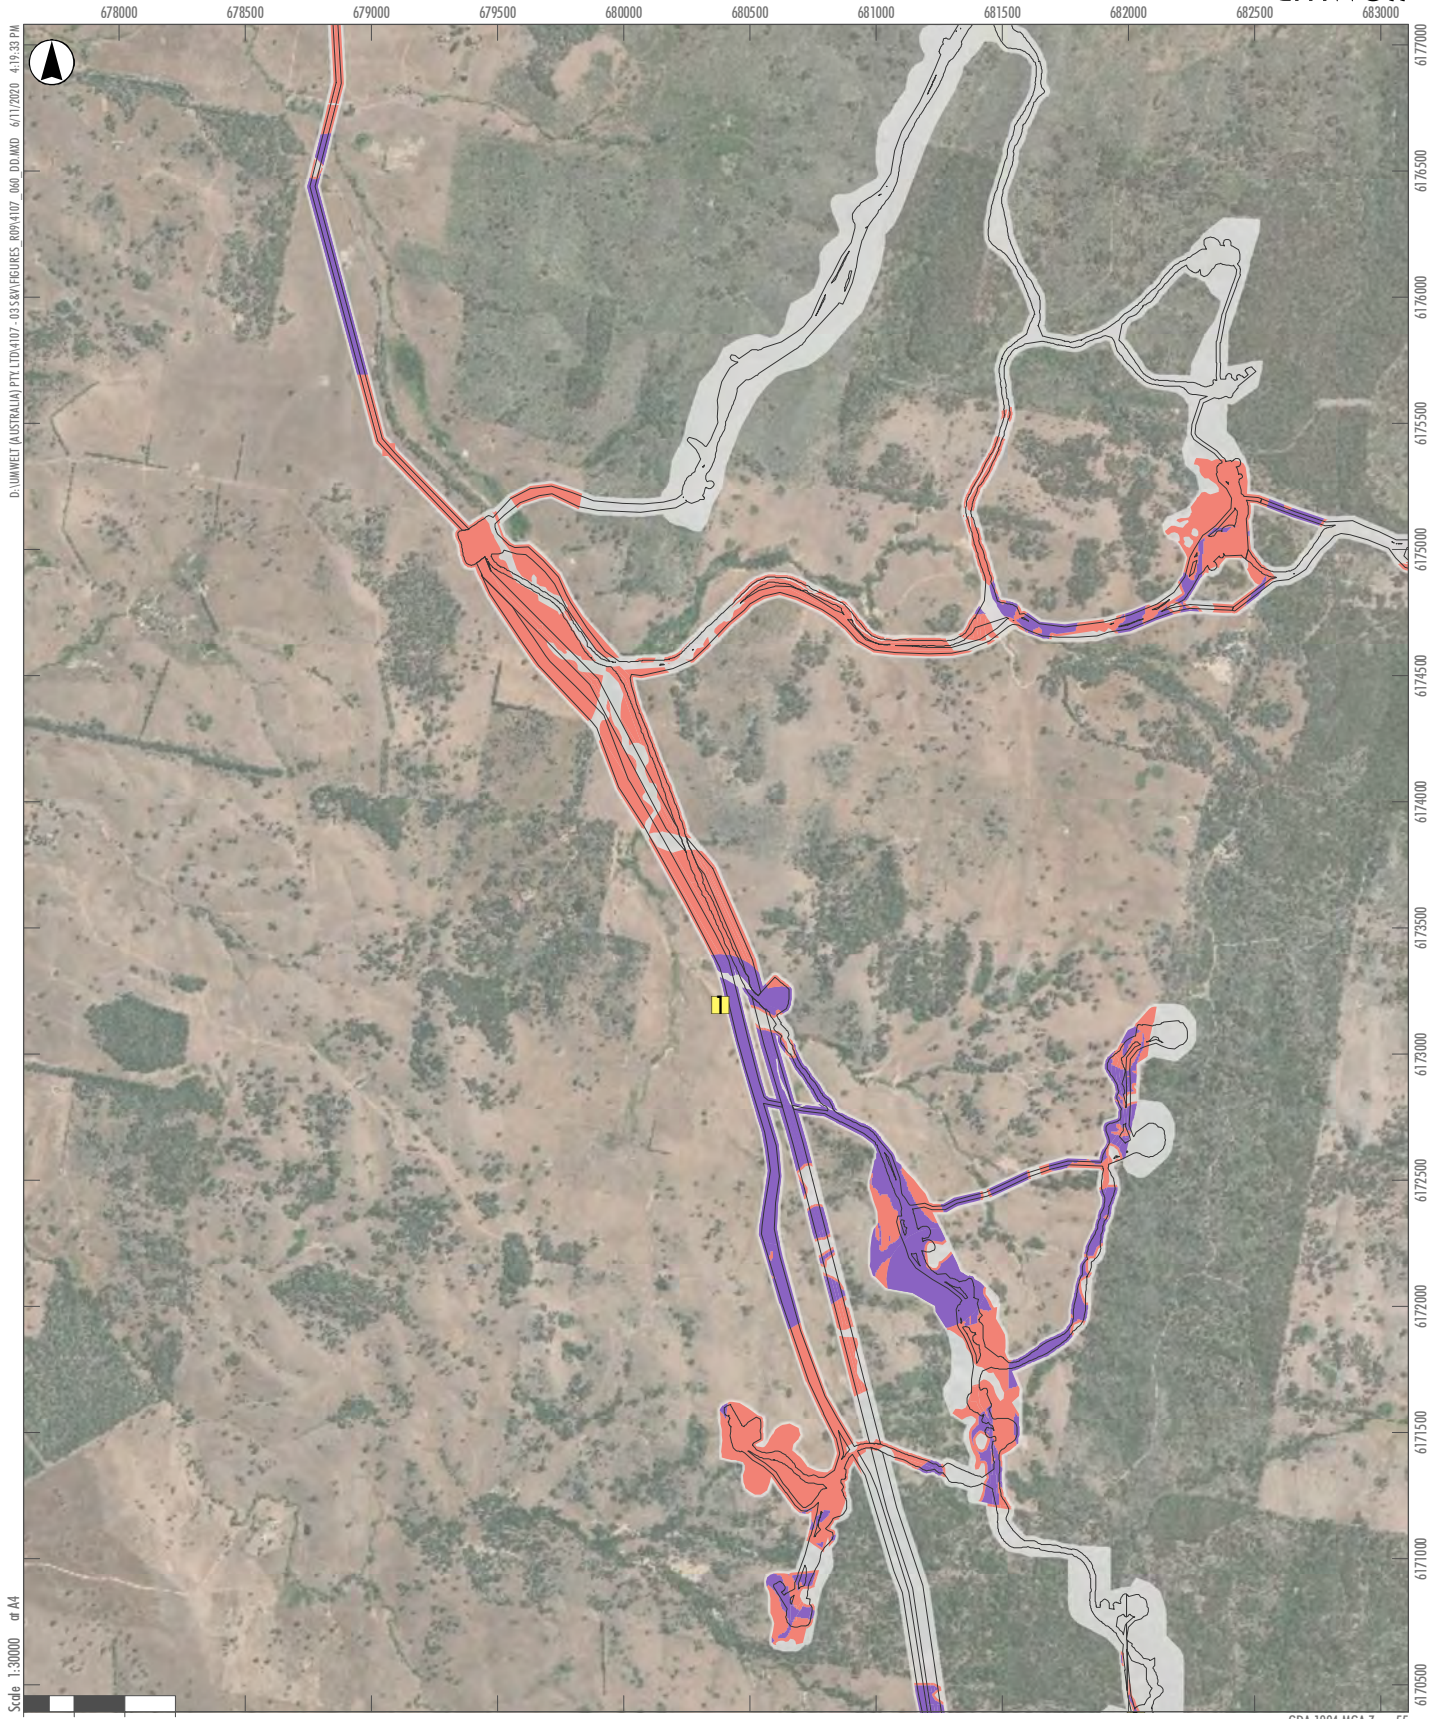

GDA 1994 MGA Zone 55

Legend

1. Rye Park Wind Farm Modified Indicative Development Footprint – Wind Farm
   - Rye Park Wind Farm Modified Development Corridor
   - Golden Sun Moth Non-habitat
   - Golden Sun Moth Species Polygon
2. **Threatened Species Records**
3. Golden Sun Moth