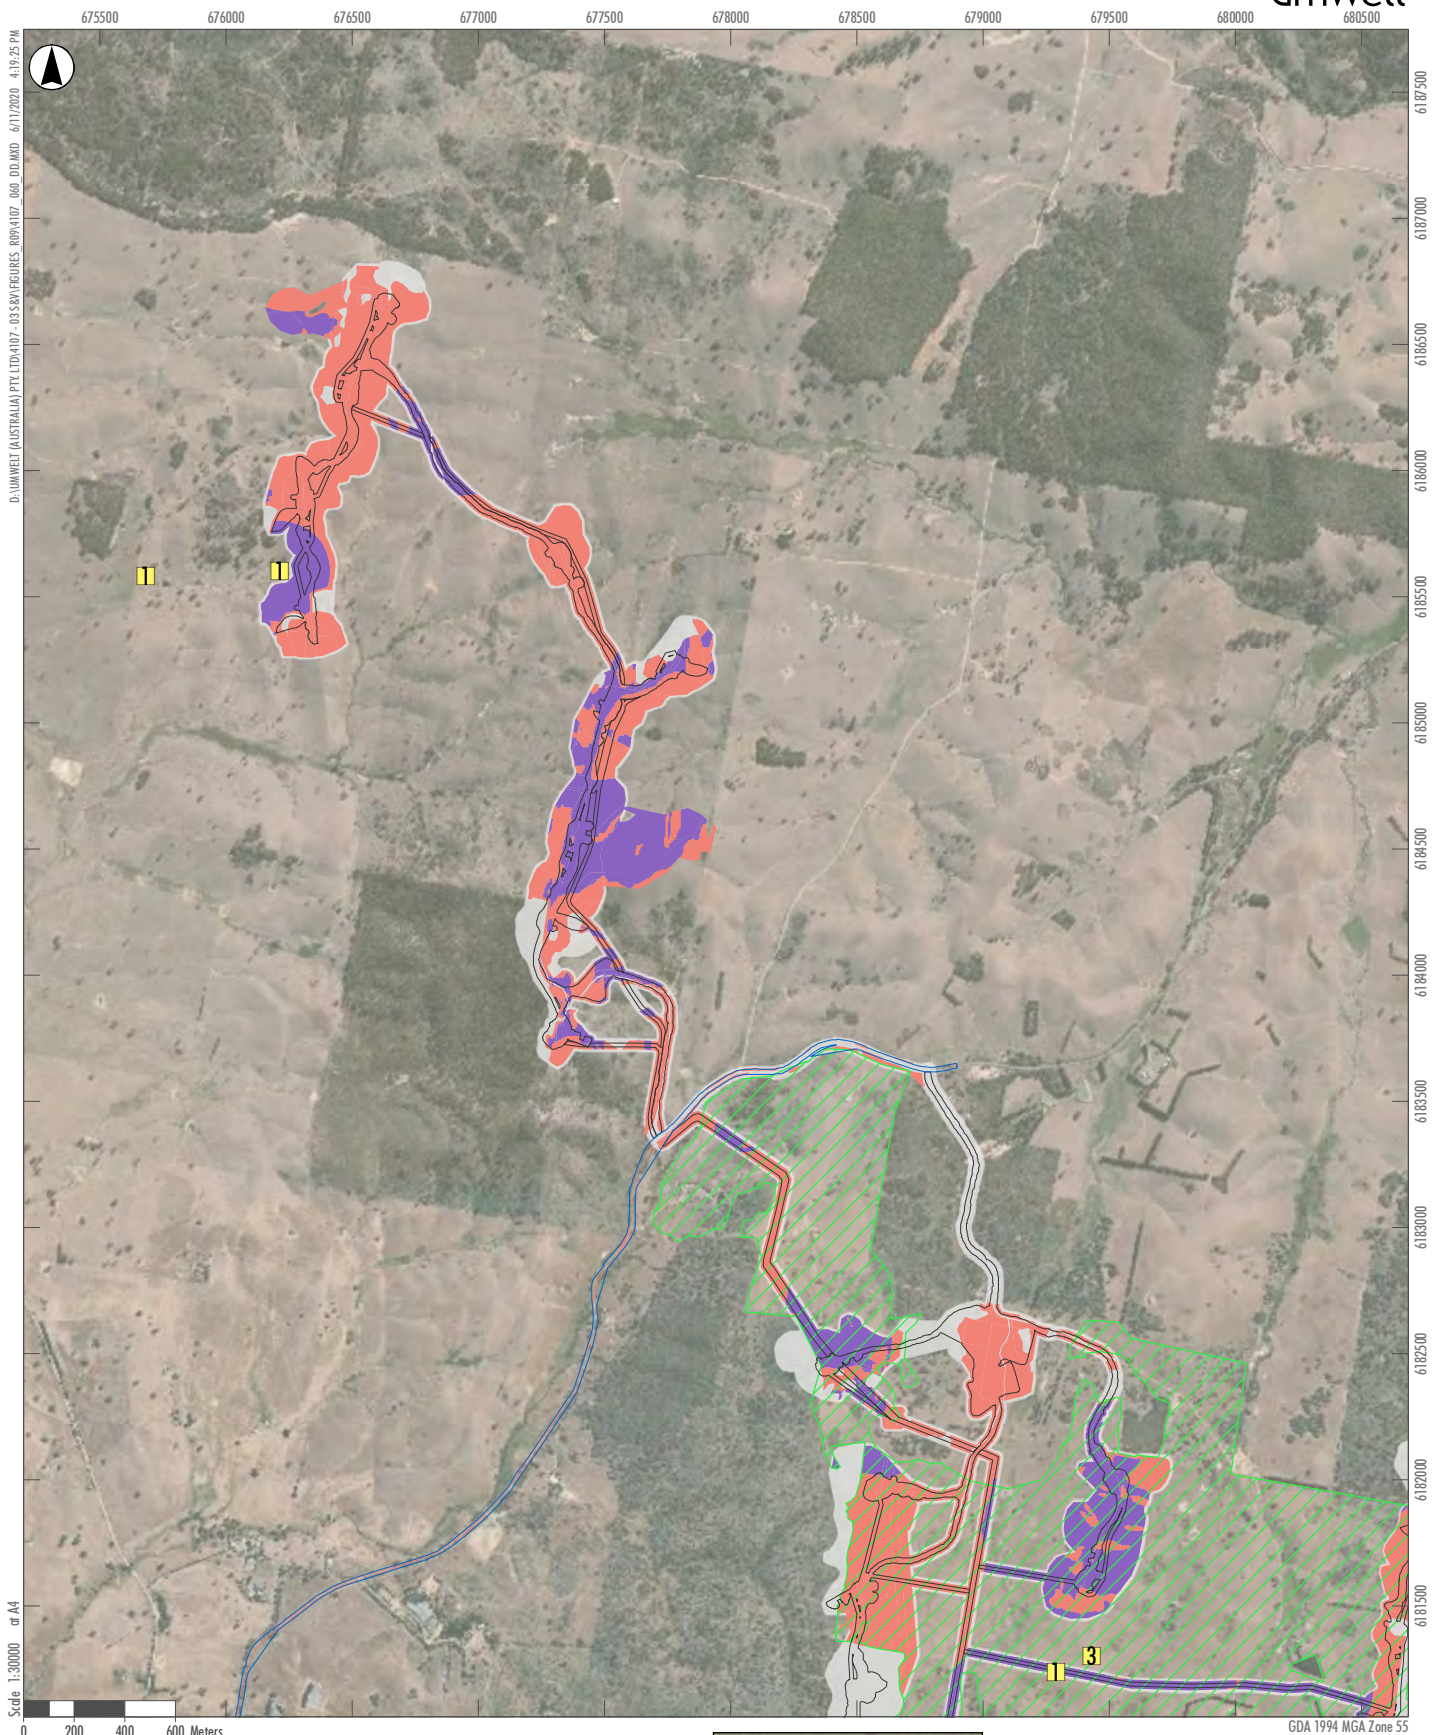

**Appendix K: Rye Park wind farm Preliminary Documentation – Figure: Golden sun moth (inclusion and exclusion) habitat and striped legless lizard habitat within the Development Corridor and Indicative Development Footprints**

- Legend**
- Rye Park Wind Farm Modified Indicative Development Footprint – External Roads
  - Rye Park Wind Farm Modified Indicative Development Footprint – Wind Farm
  - Rye Park Wind Farm Modified Development Corridor
  - Striped Legless Lizard - Known Habitat
  - Golden Sun Moth Non-habitat
  - Golden Sun Moth Species Polygon
- Threatened Species Records**
- Golden Sun Moth
  - Striped Legless Lizard

**APPENDIX Ka**

**Golden sun moth (inclusion and exclusion) habitat and striped legless lizard habitat within the Development Corridor and Indicative Development Footprints**

D:\UMWELT (AUSTRALIA) PVT\LOA\4107 - 03 SW\FIGURES ROP\4107\_060.DOCX 06/11/2020 4:19:28 PM