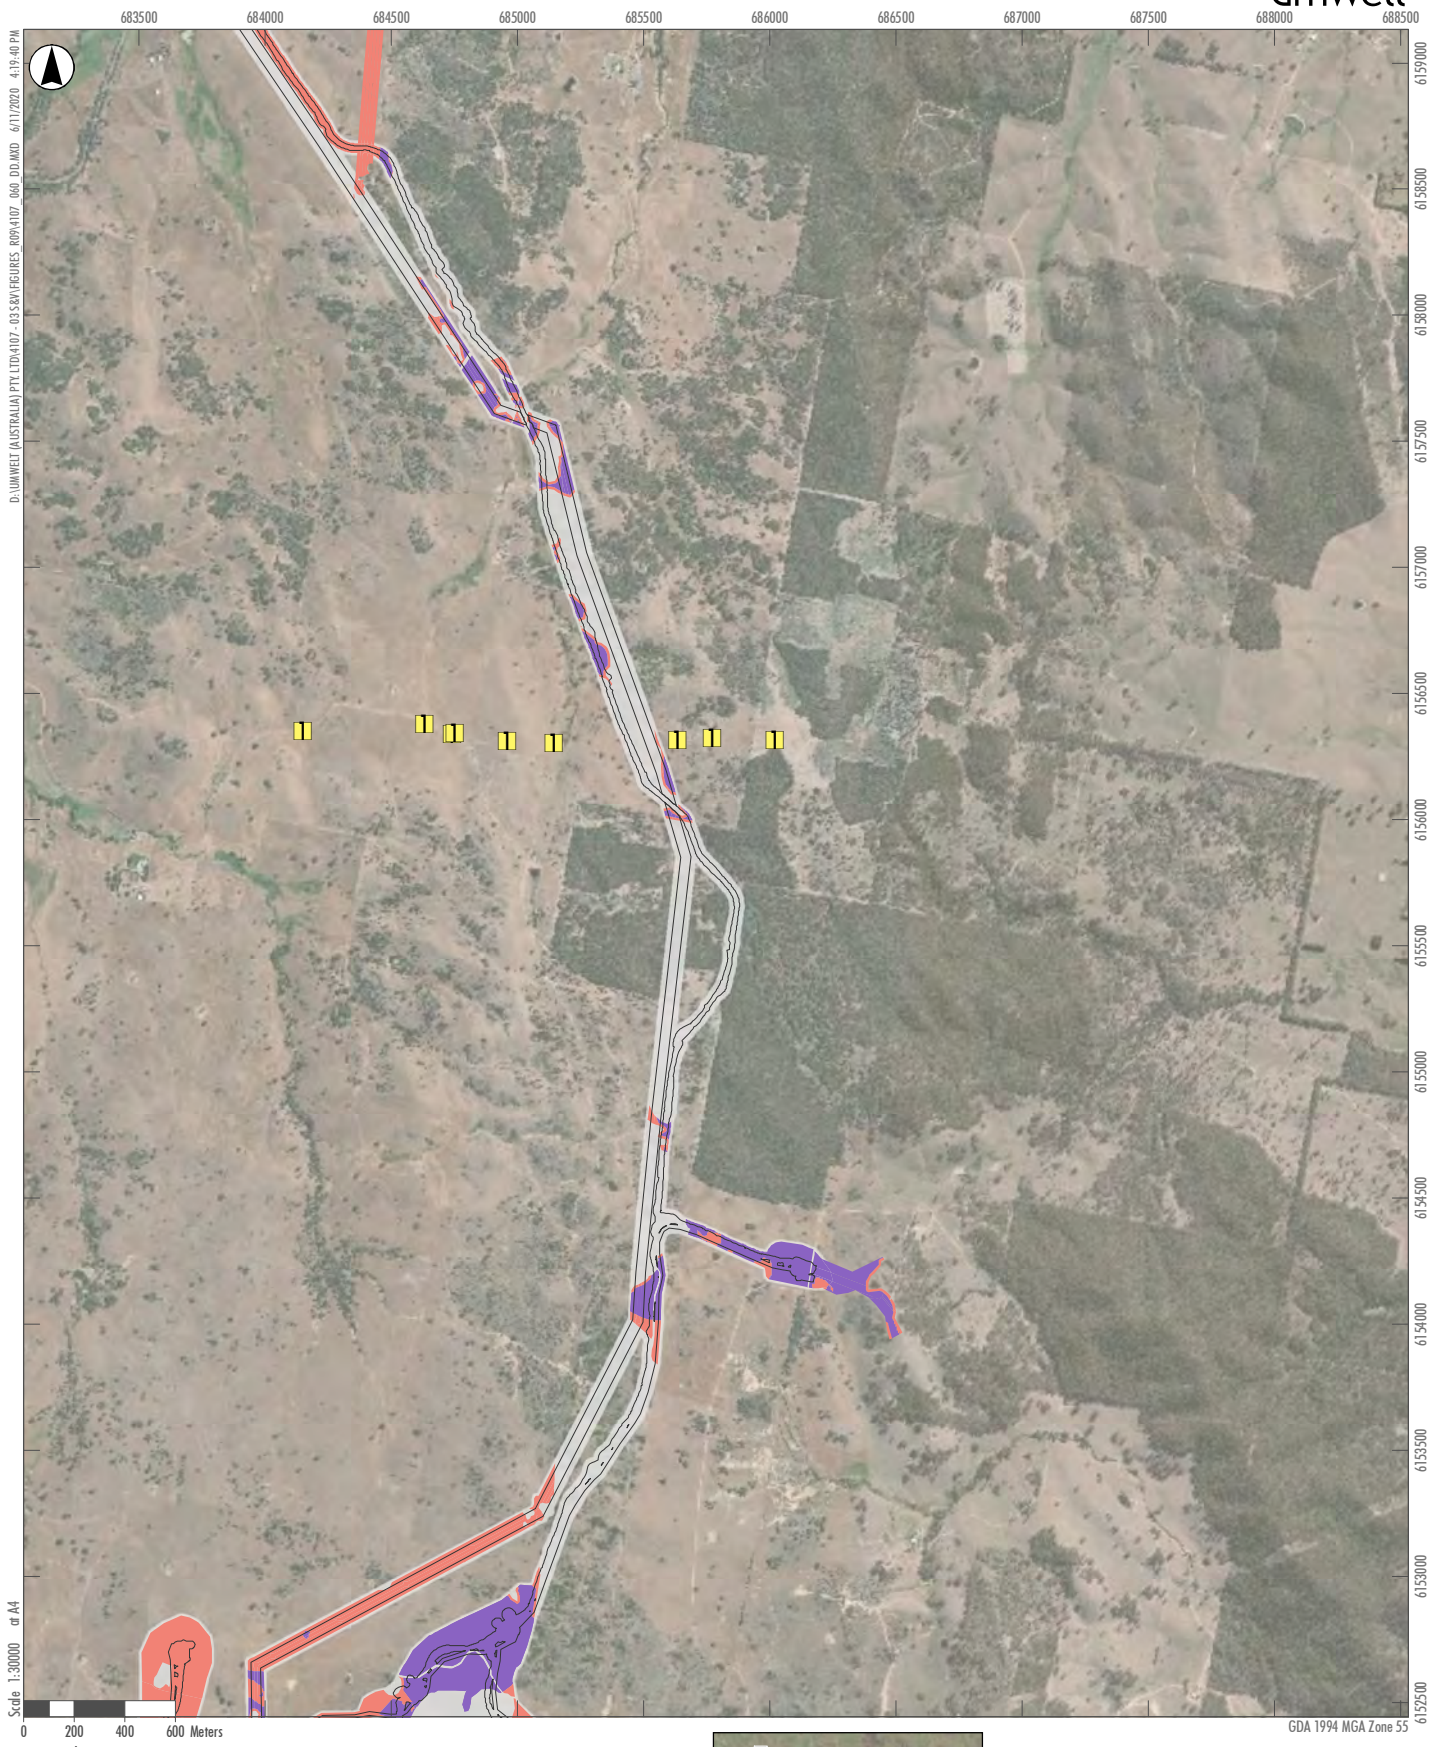

1. **Legend**
2. Rye Park Wind Farm Modified Indicative Development Footprint – Wind Farm
   - Rye Park Wind Farm Modified Development Corridor
   - Golden Sun Moth Non-habitat
   - Golden Sun Moth Species Polygon
3. **Threatened Species Records**
4. Golden Sun Moth