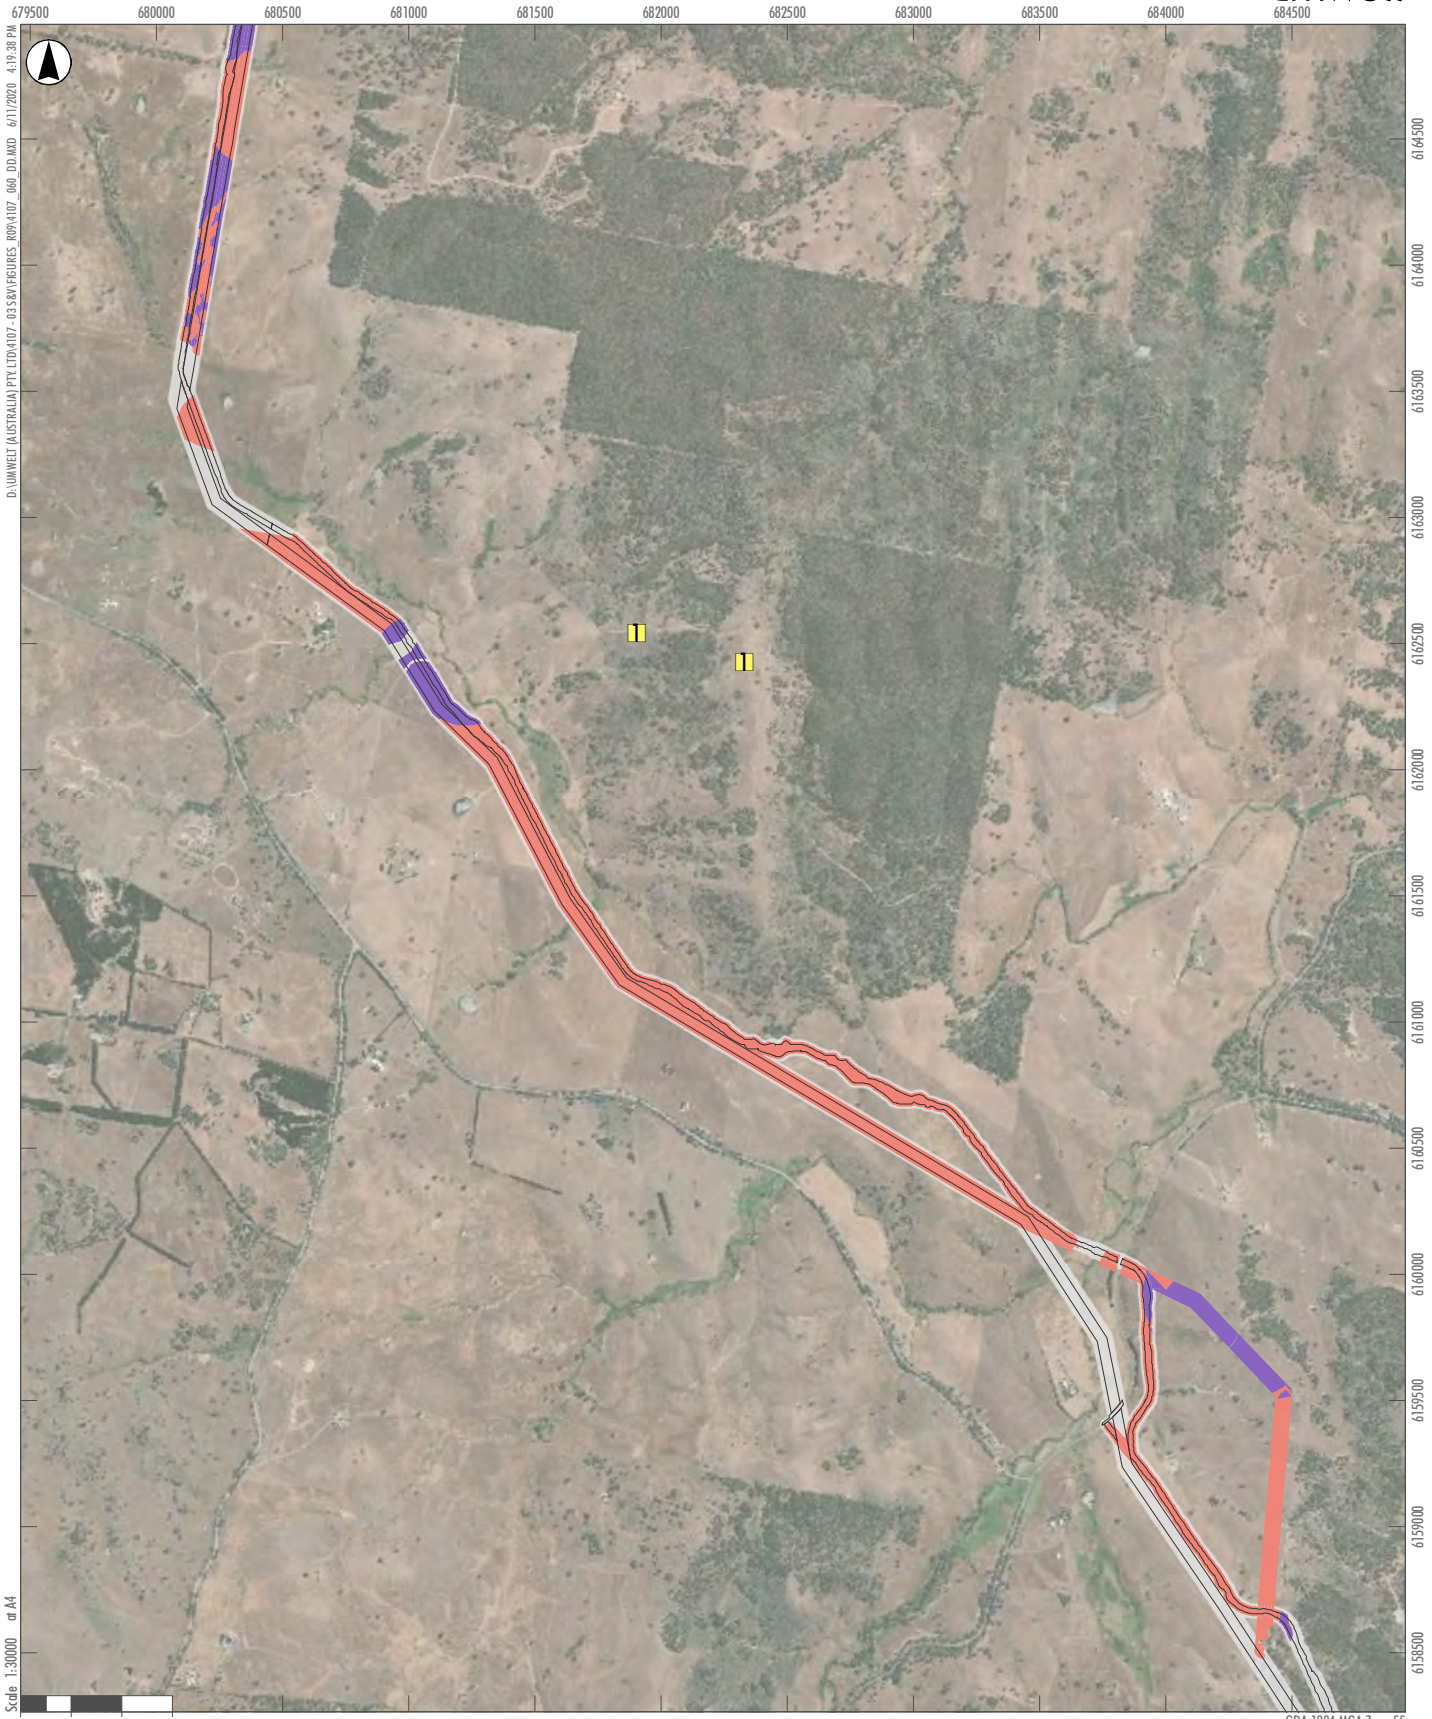

D:\UMWELT (AUSTRALIA) PVT\LOD\4107 - 03 SW\FIGURES ROP\4107_060.DOCX.MXD 6/11/2020 4:19:38 PM
Scale 1:30000 or A4

1. **Legend**
2. Rye Park Wind Farm Modified Indicative Development Footprint – Wind Farm
   - Rye Park Wind Farm Modified Development Corridor
   - Golden Sun Moth Non-habitat
   - Golden Sun Moth Species Polygon
3. **Threatened Species Records**
4. Golden Sun Moth