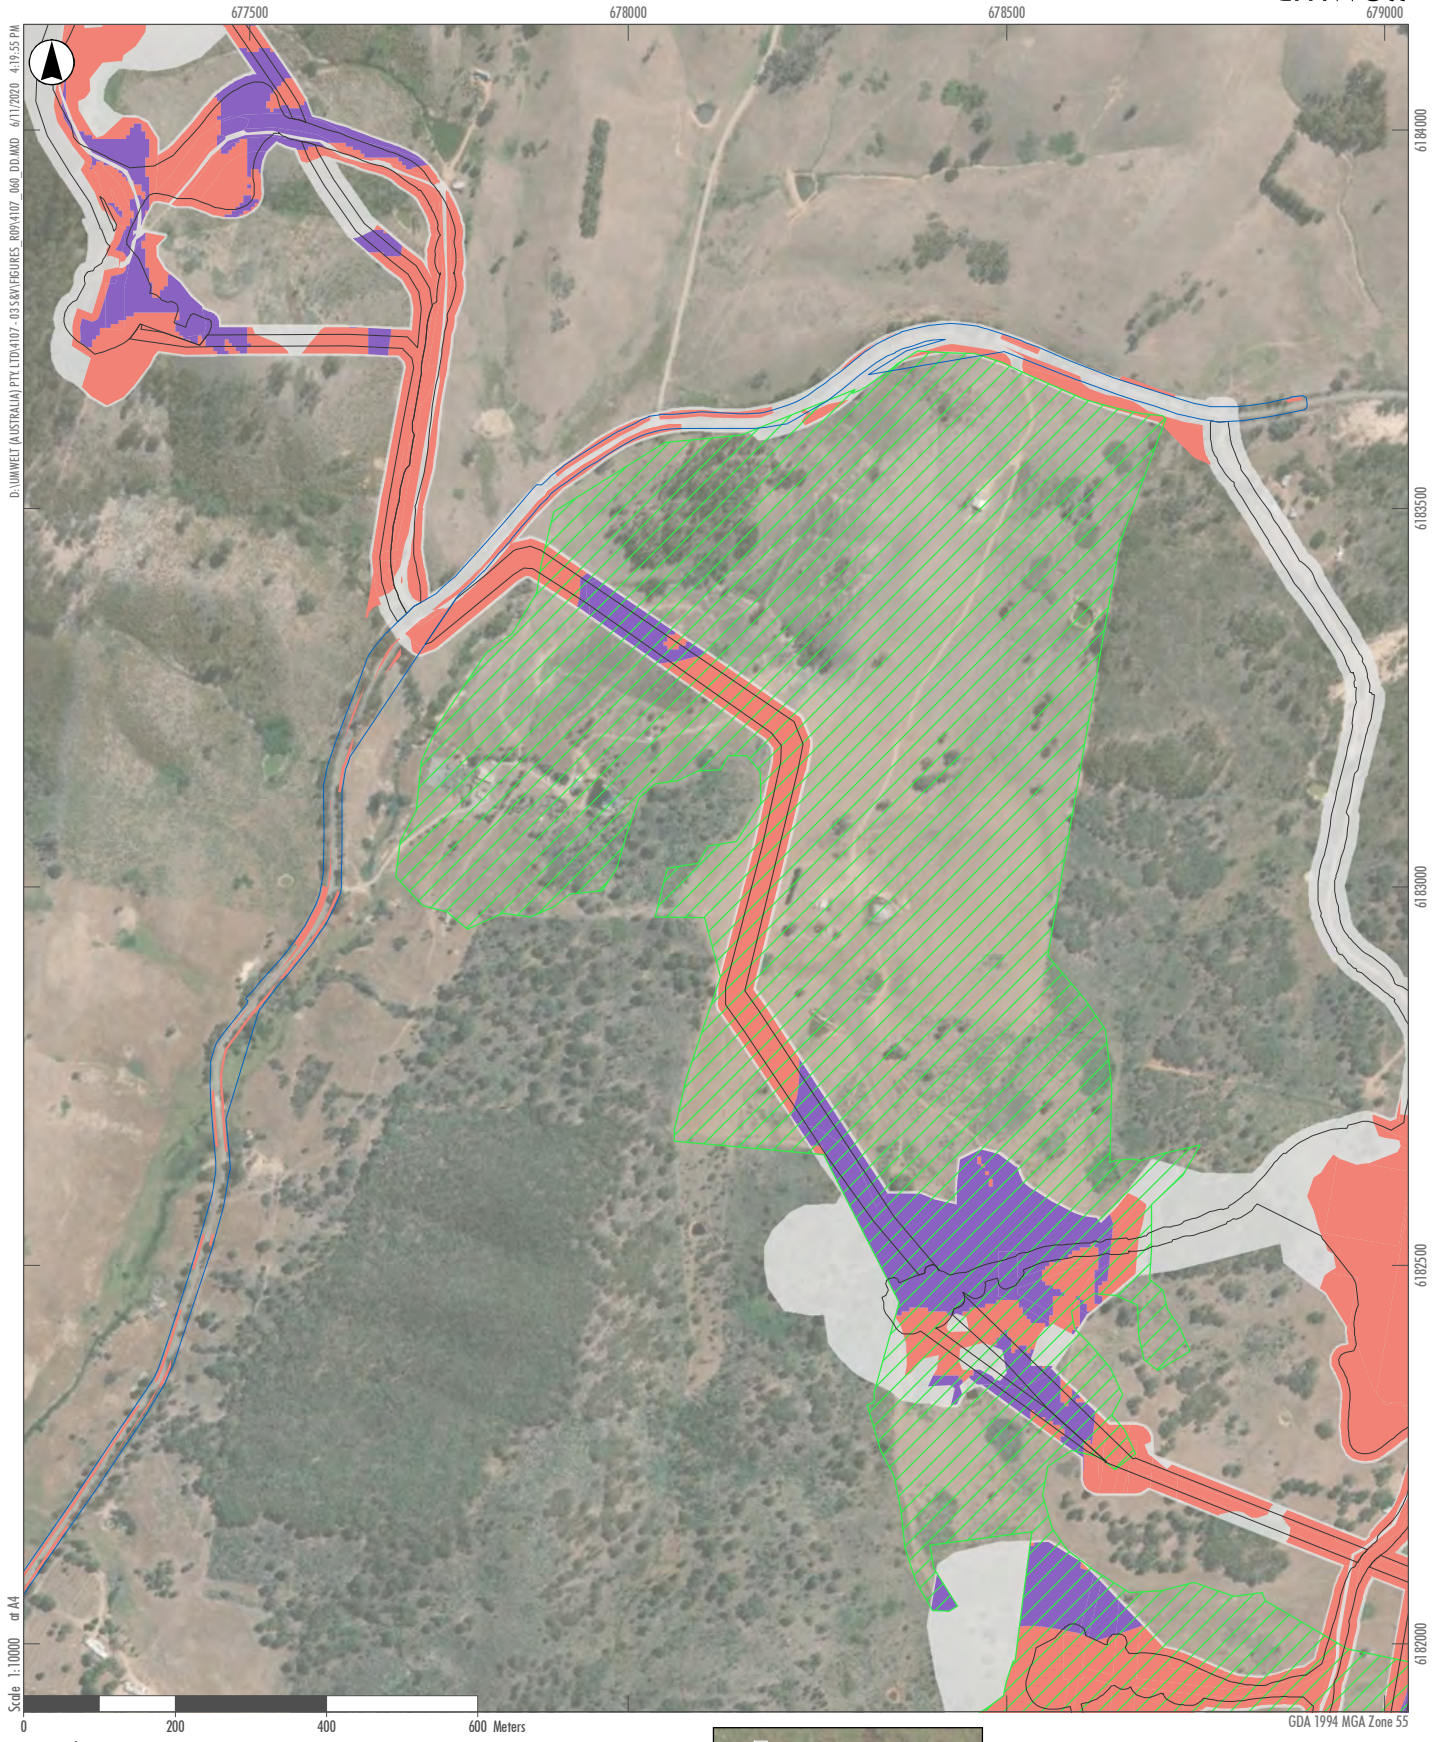

Scale 1:10000 at A4

GDA 1994 MGA Zone 55

**Legend**

- Rye Park Wind Farm Modified Indicative Development Footprint
- External Roads
- Golden Sun Moth Non-habitat

**APPENDIX Km**

**Golden sun moth (inclusion and exclusion) habitat and striped legless lizard habitat within the Development Corridor and Indicative Development Footprints**