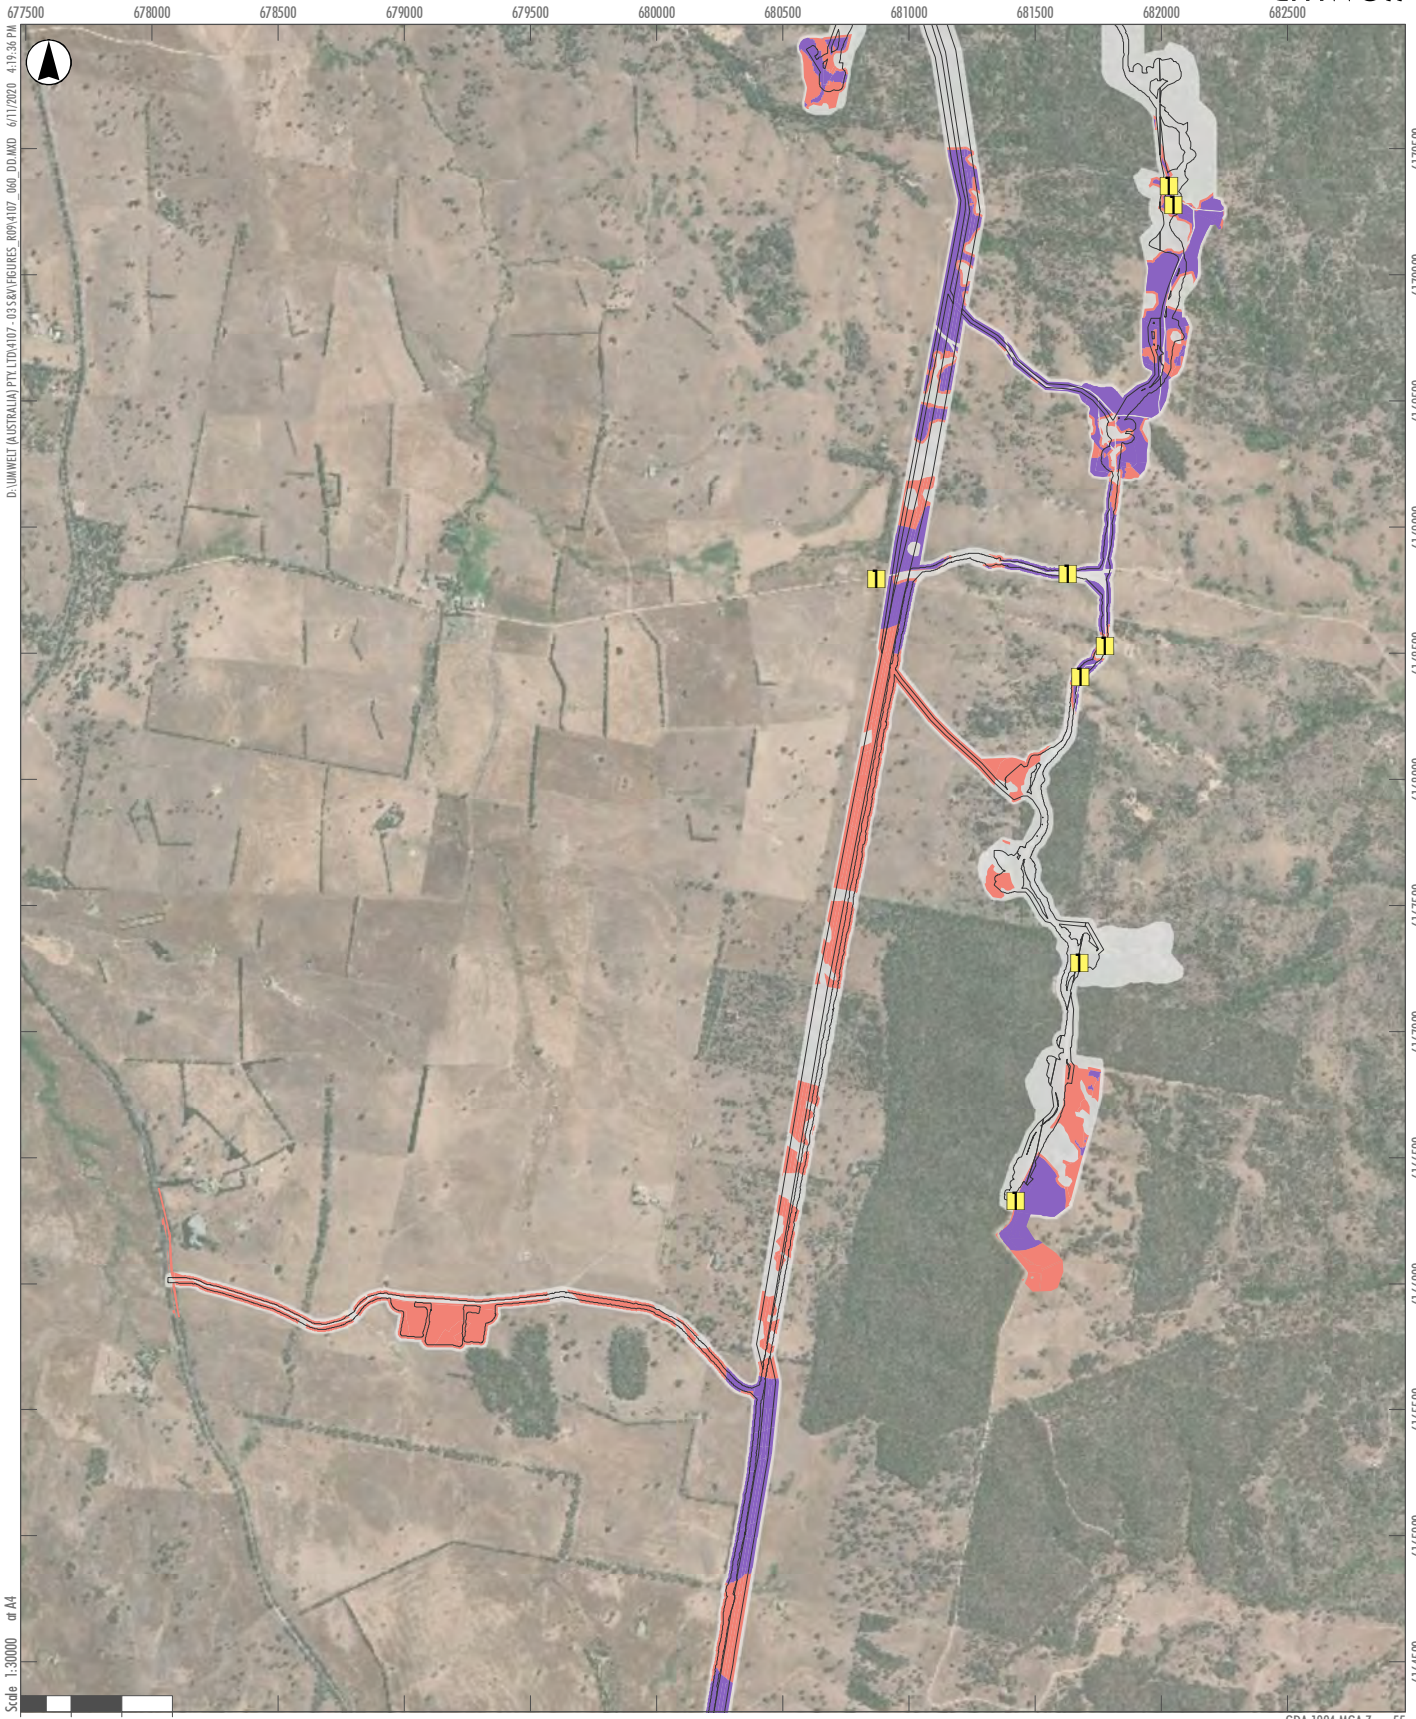

D:\UMWELT (AUSTRALIA) PVT LTD\4107 - 03 SWM FIGURES ROP\4107_060.DOCX 06/11/2020 4:19:36 PM
Scale 1:30000 or A4

1. **Legend**
2. Rye Park Wind Farm Modified Indicative Development Footprint – Wind Farm
   - Rye Park Wind Farm Modified Development Corridor
   - Golden Sun Moth Non-habitat
   - Golden Sun Moth Species Polygon
3. **Threatened Species Records**
4. Golden Sun Moth