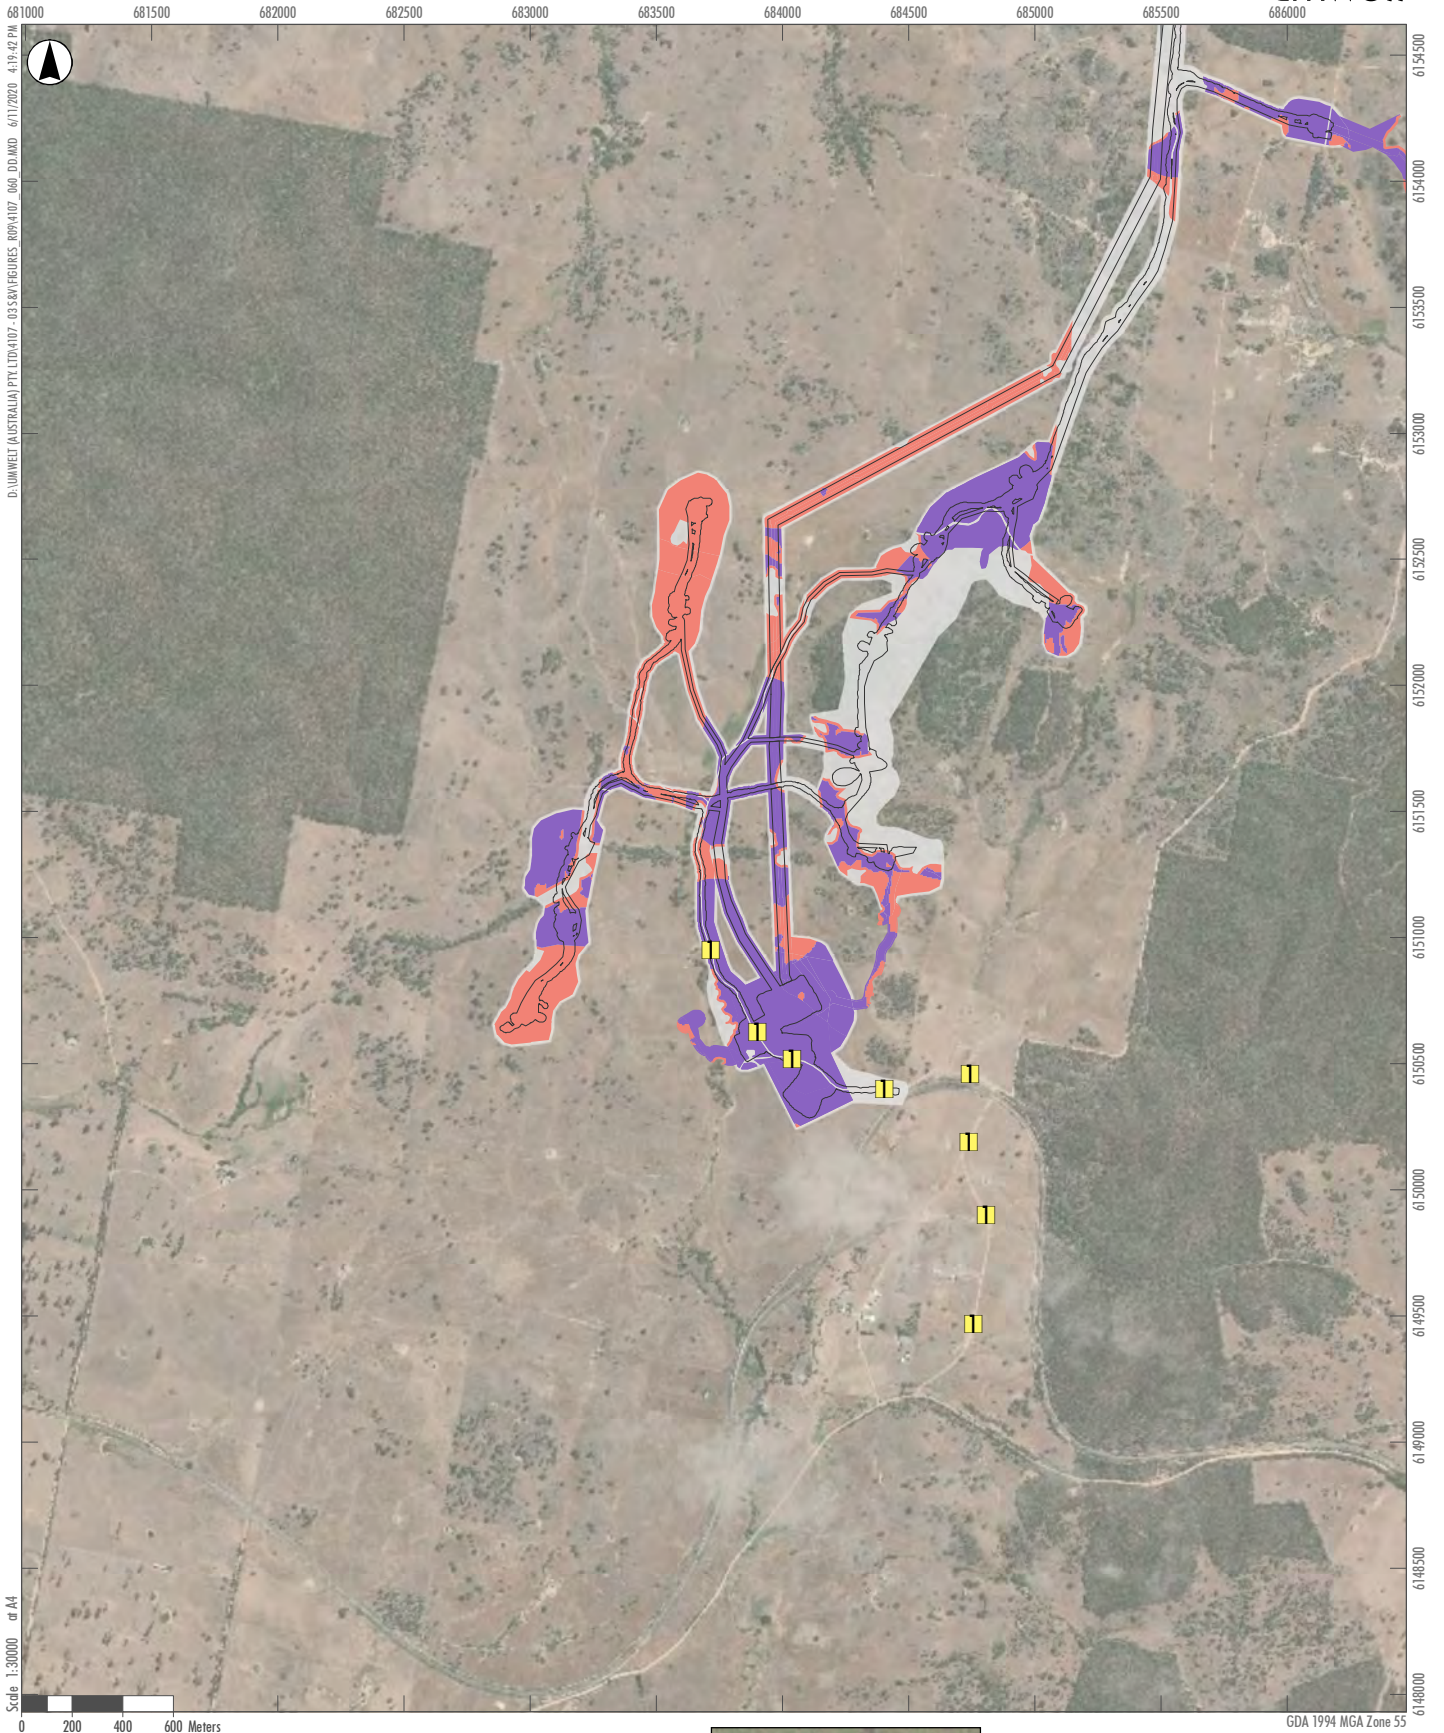

**APPENDIX Kf**

**Golden sun moth (inclusion and exclusion) habitat and striped legless lizard habitat within the Development Corridor and Indicative Development Footprints**

- Legend**
- Rye Park Wind Farm Modified Indicative Development Footprint – Wind Farm
  - Rye Park Wind Farm Modified Development Corridor
  - Golden Sun Moth Non-habitat
  - Golden Sun Moth Species Polygon
- Threatened Species Records**
- Golden Sun Moth

**APPENDIX Kg**

**Golden sun moth (inclusion and exclusion) habitat and striped legless lizard habitat within the Development Corridor and Indicative Development Footprints**

- Legend**
- Rye Park Wind Farm Modified Indicative Development Footprint – Wind Farm
  - Rye Park Wind Farm Modified Development Corridor
  - Golden Sun Moth Non-habitat
  - Golden Sun Moth Species Polygon
- Threatened Species Records**
- Golden Sun Moth