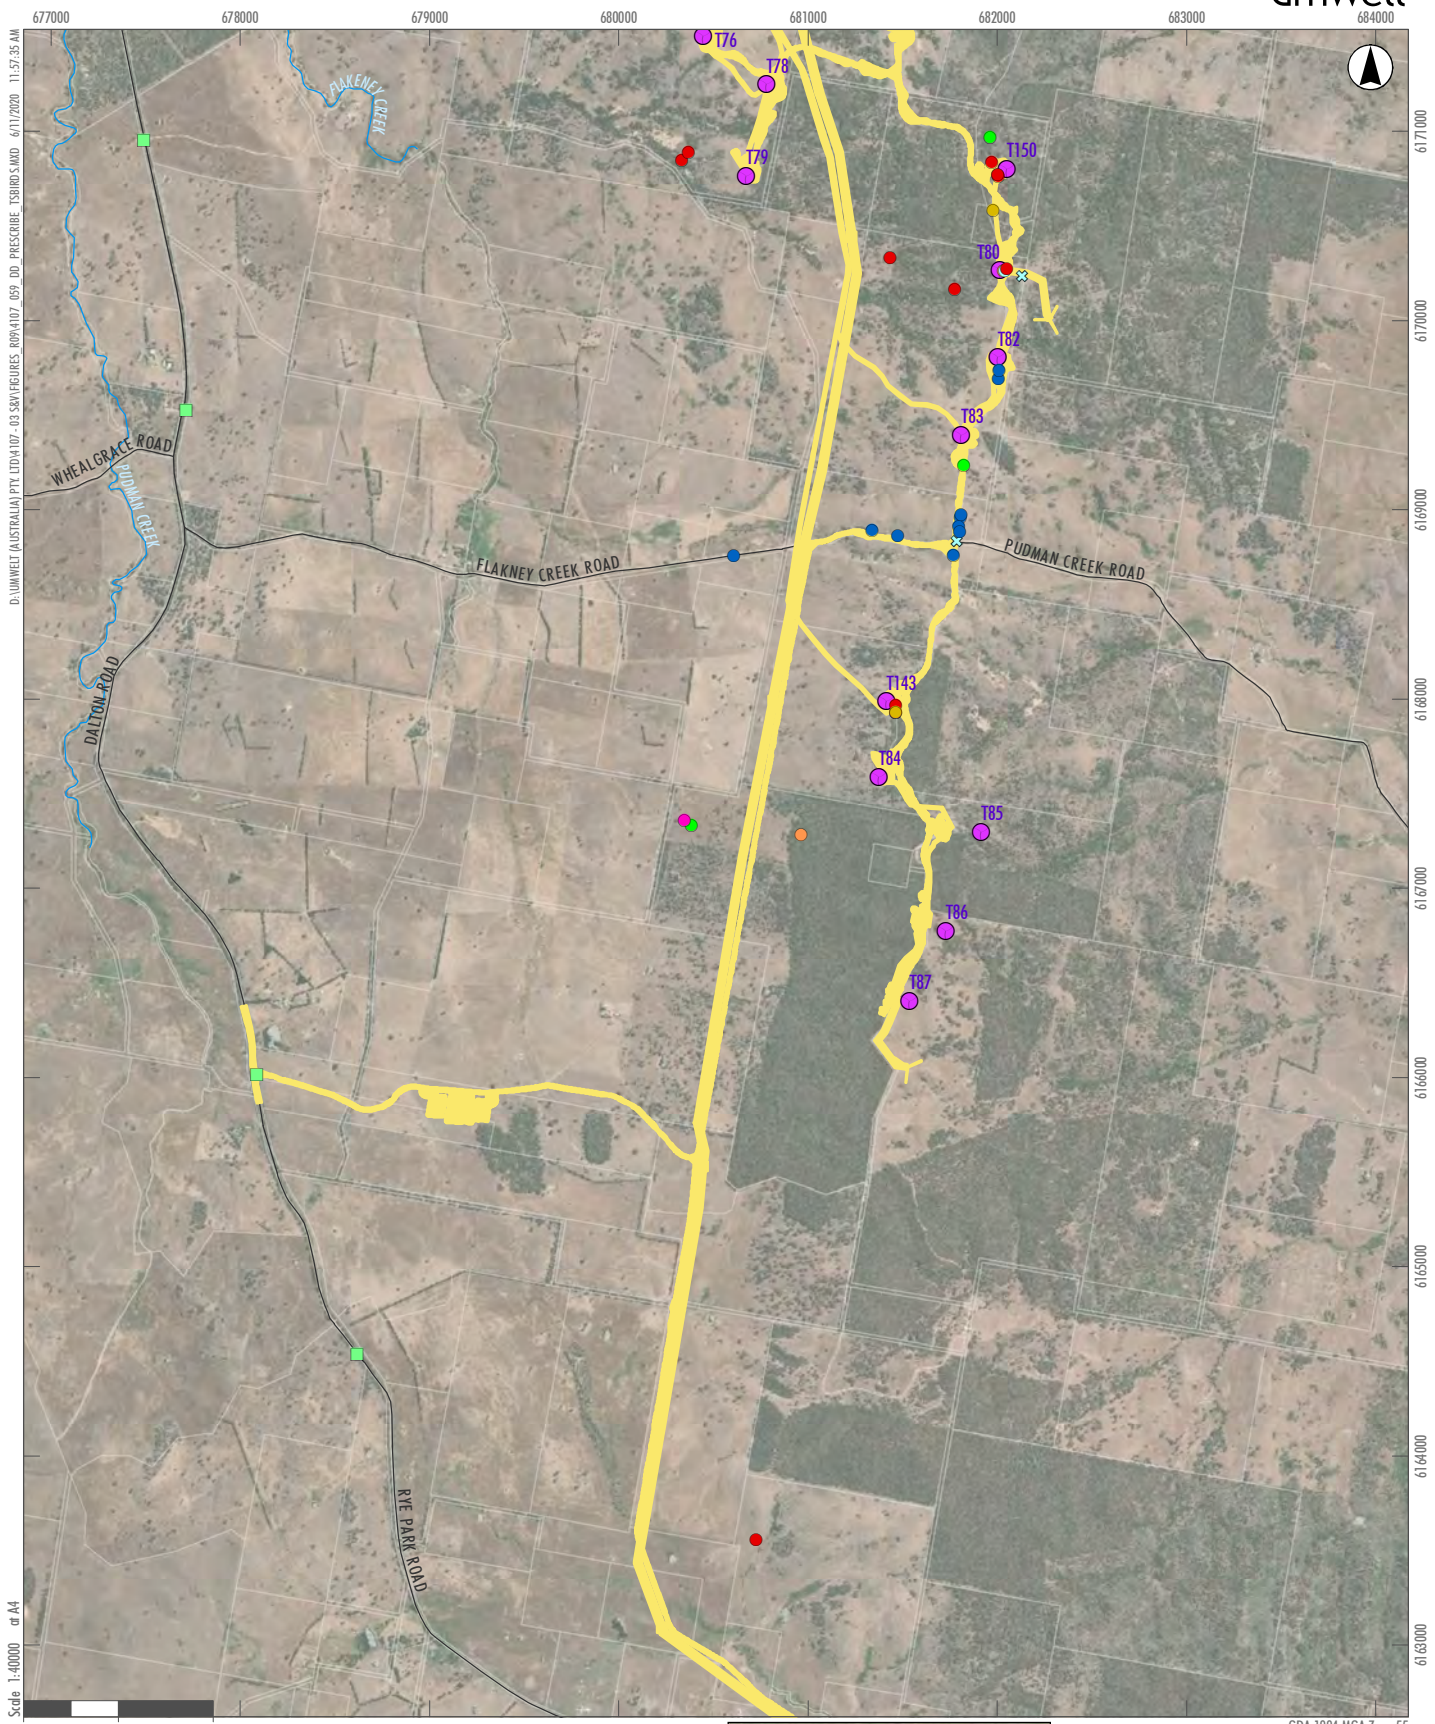

D:\UMWELT (AUSTRALIA) PTY LTD\4107-03 SKYFIGURES\004107_059_DD_PREScribe_TSRIBD.SMXD 6/11/2020 11:57:35 AM

Scale 1:40000 at A4

GDA 1994 MGA Zone 55

1. **Legend**
2. Indicative Development Footprints
   - Turbines Locations
   - Property Boundaries
   - Watercourses
   - **EPBC Act Species**
   - White-throated Needletail
   - **NSW BC Act and EPBC Act Species**
   - Superb Parrot
   - **NSW BC Act Species**
   - Dusky Woodswallow
   - Varied Sittella
   - Black Falcon
   - Little Eagle
   - Hooded Robin
   - Scarlet Robin
   - Flame Robin
   - Speckled Warbler
   - White-fronted Chat