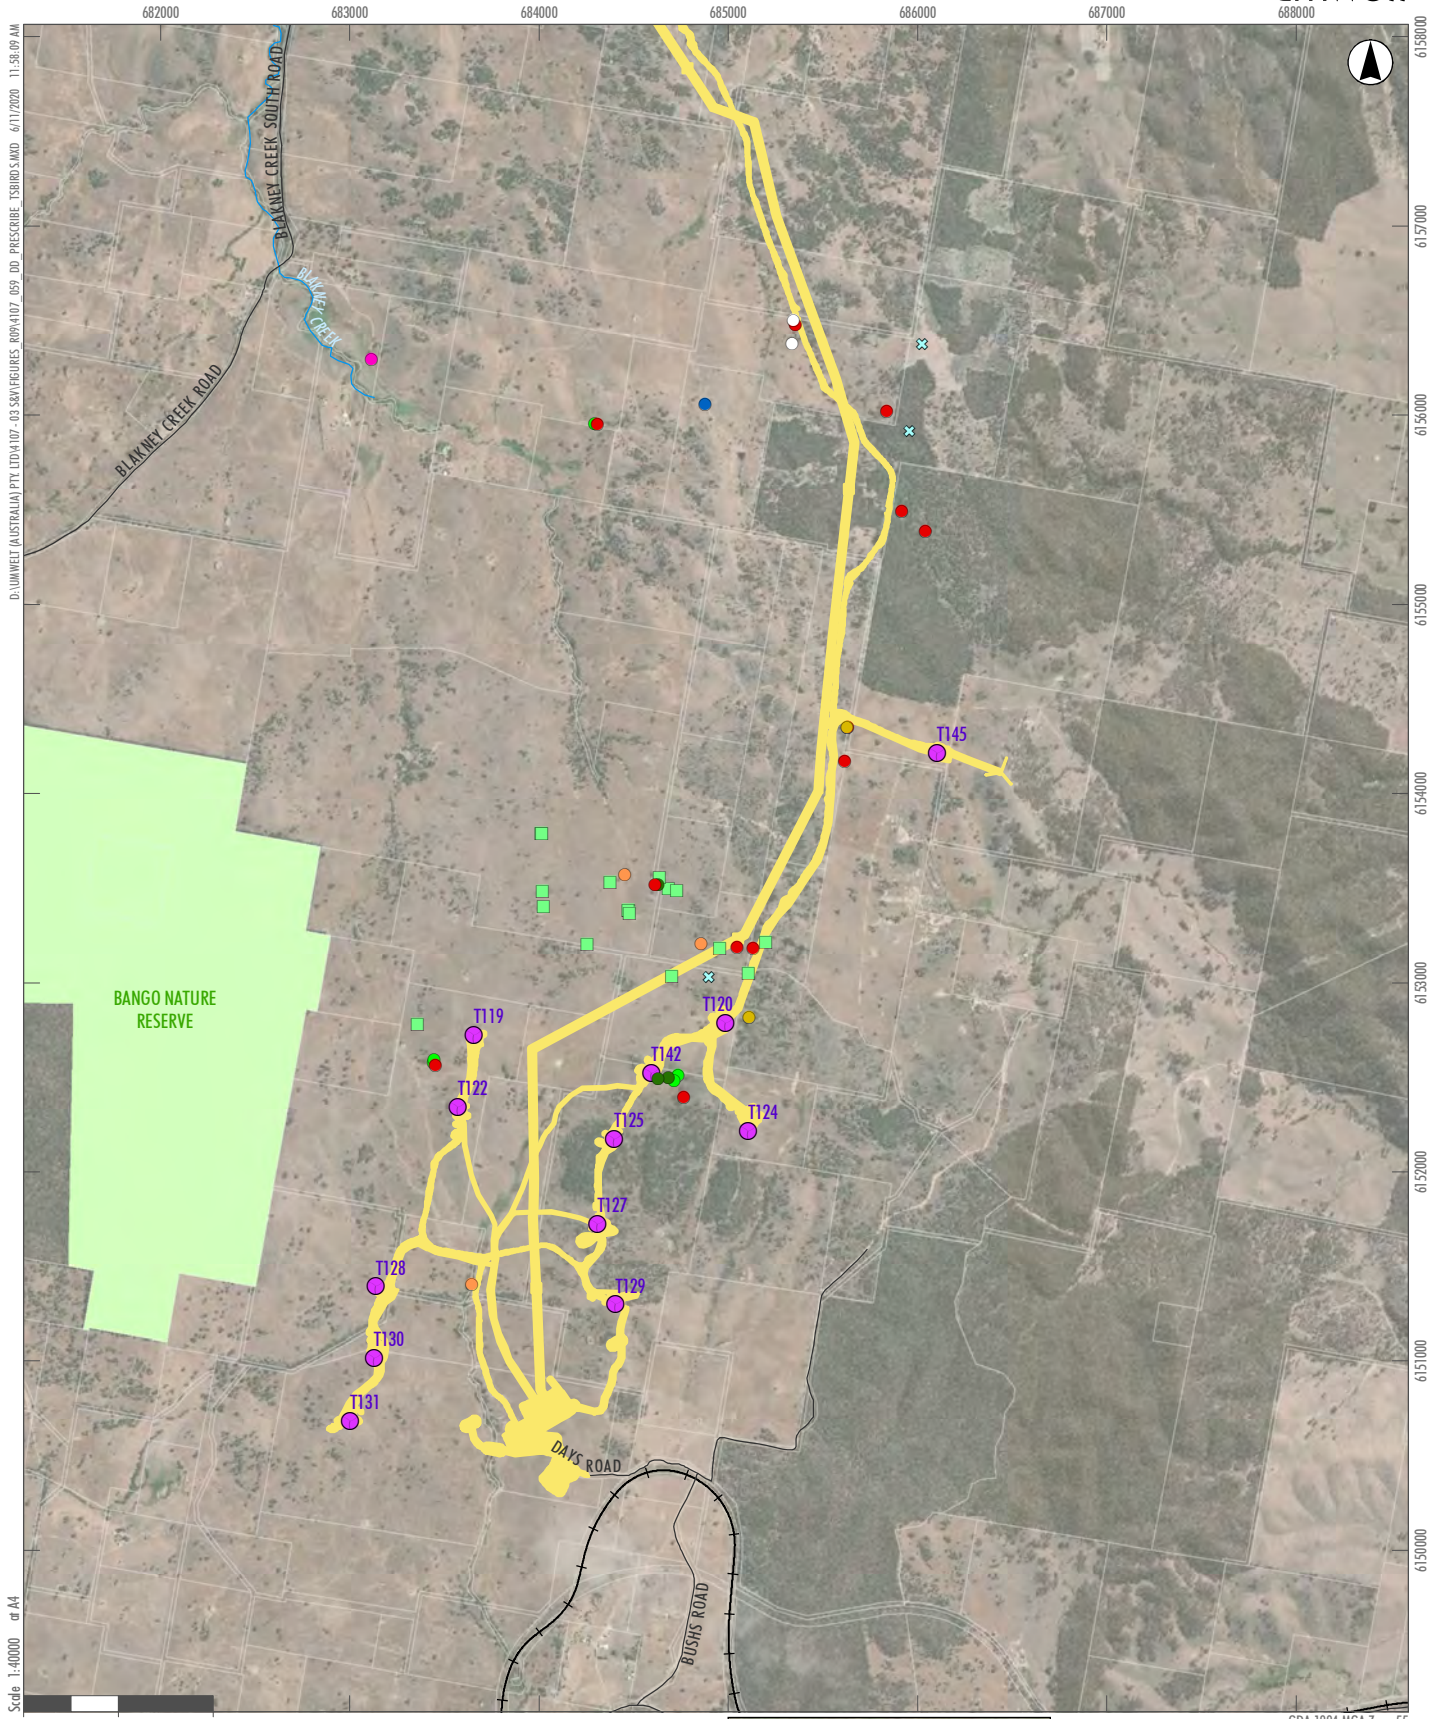

Scale 1:40000 at A4

0 500 1,000 Meters

GDA 1994 MGA Zone 55

1. **Legend**
2. Indicative Development Footprints
   - Turbines Locations
   - Property Boundaries
   - Watercourses
   - Railways
   - NPWS Estate
   - **EPBC Act Species**
   - White-throated Needletail
   - **NSW BC Act and EPBC Act Species**
   - Superb Parrot
   - Dusky Woodswallow
   - Varied Sittella
   - Black Falcon
   - Little Eagle
   - Hooded Robin
   - Scarlet Robin
   - Flame Robin
   - Speckled Warbler
   - White-fronted Chat