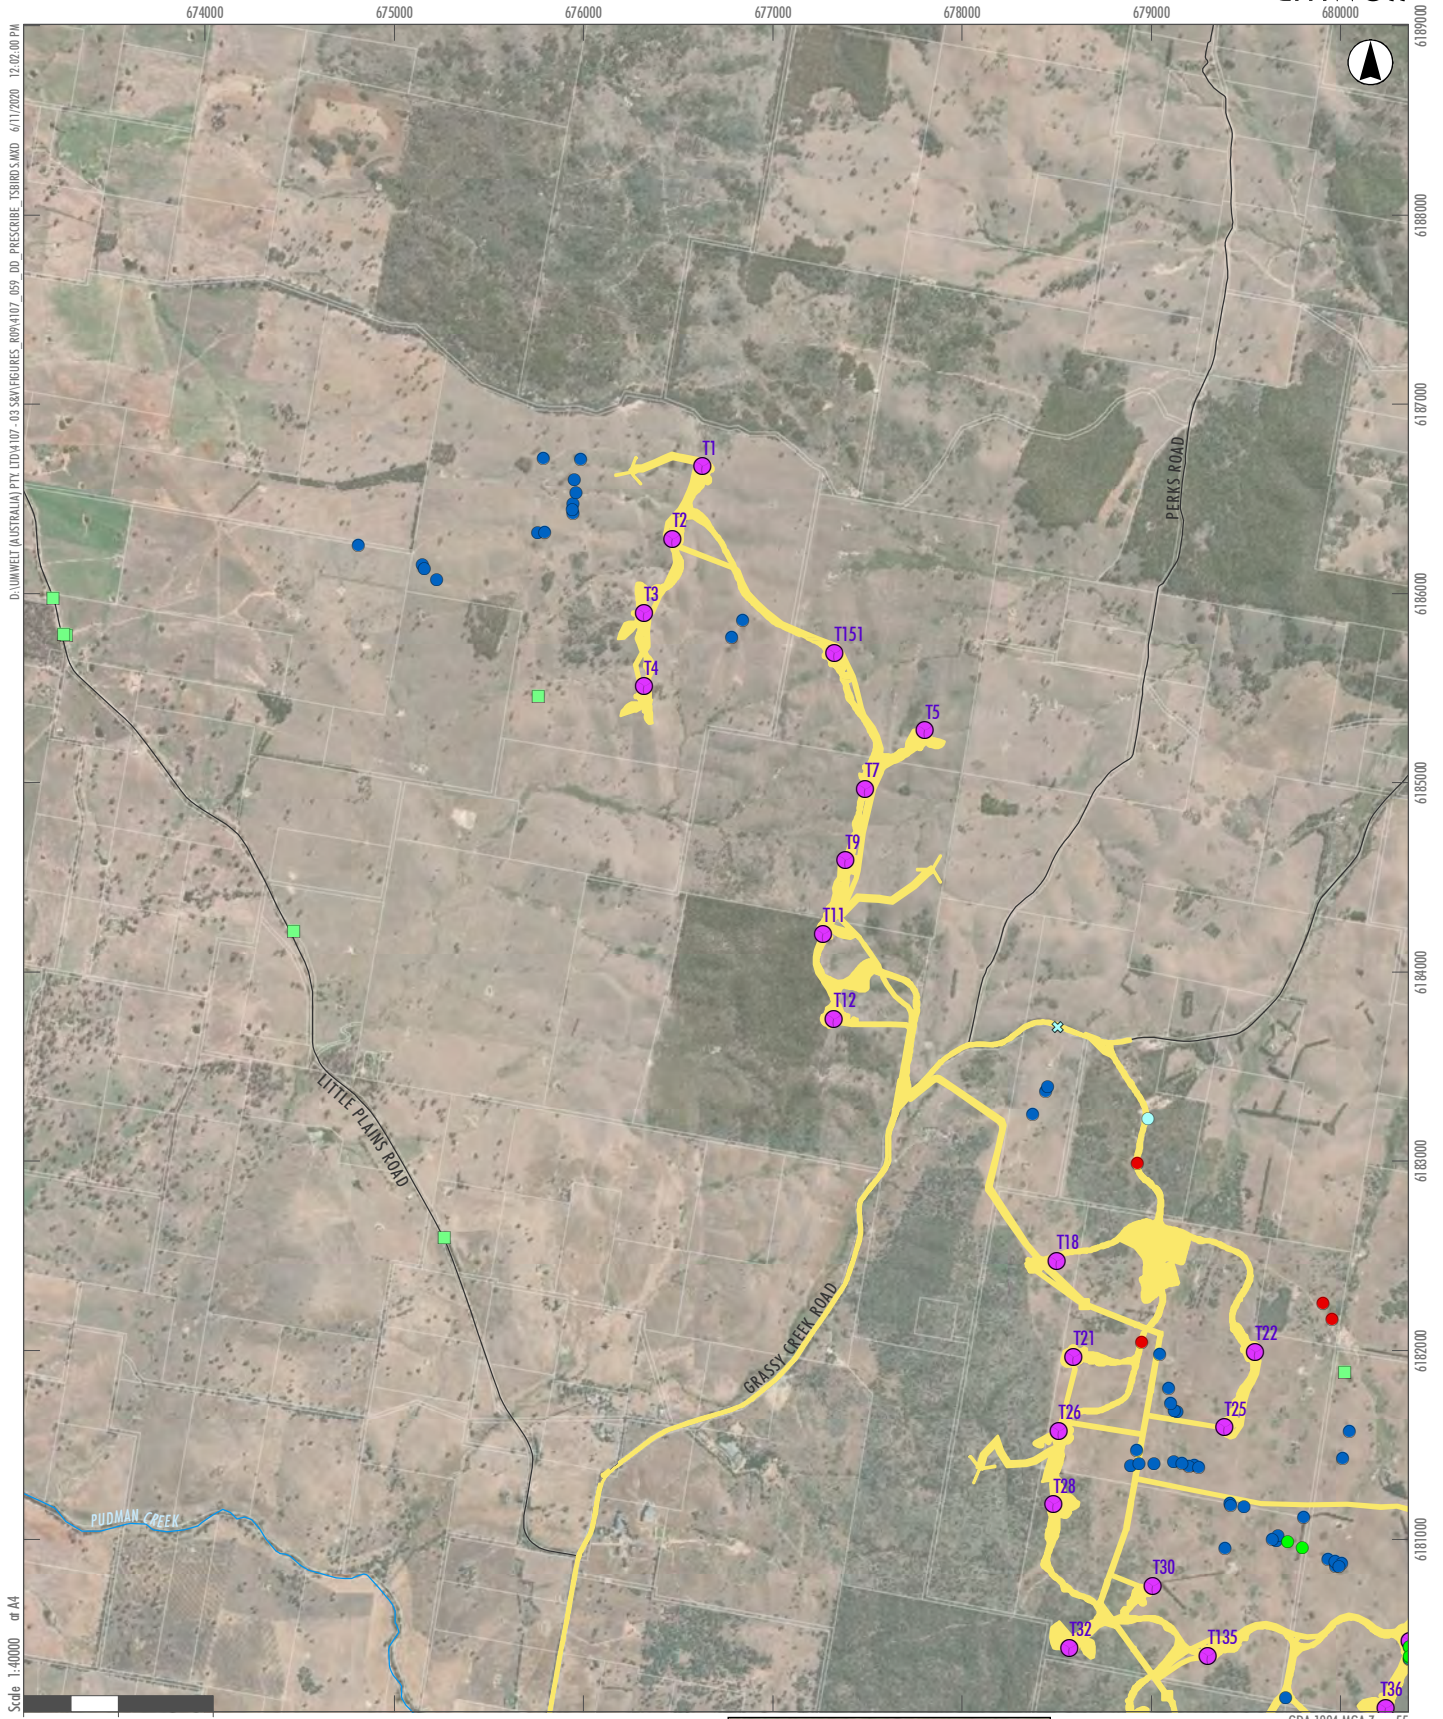

Scale 1:40000 or A4

0 500 1,000 Meters

Legend	NSW BC Act Species	White-fronted Chat
■ Indicative Development Footprints	● Dusky Woodswallow	● White-fronted Chat
● Turbines Locations	● Varied Sittella	
□ Property Boundaries	● Black Falcon	
— Watercourses	● Little Eagle	
EPBC Act Species	● Hooded Robin	
✕ White-throated Needletail	● Scarlet Robin	
NSW BC Act and EPBC Act Species	○ Flame Robin	
■ Superb Parrot	● Speckled Warbler