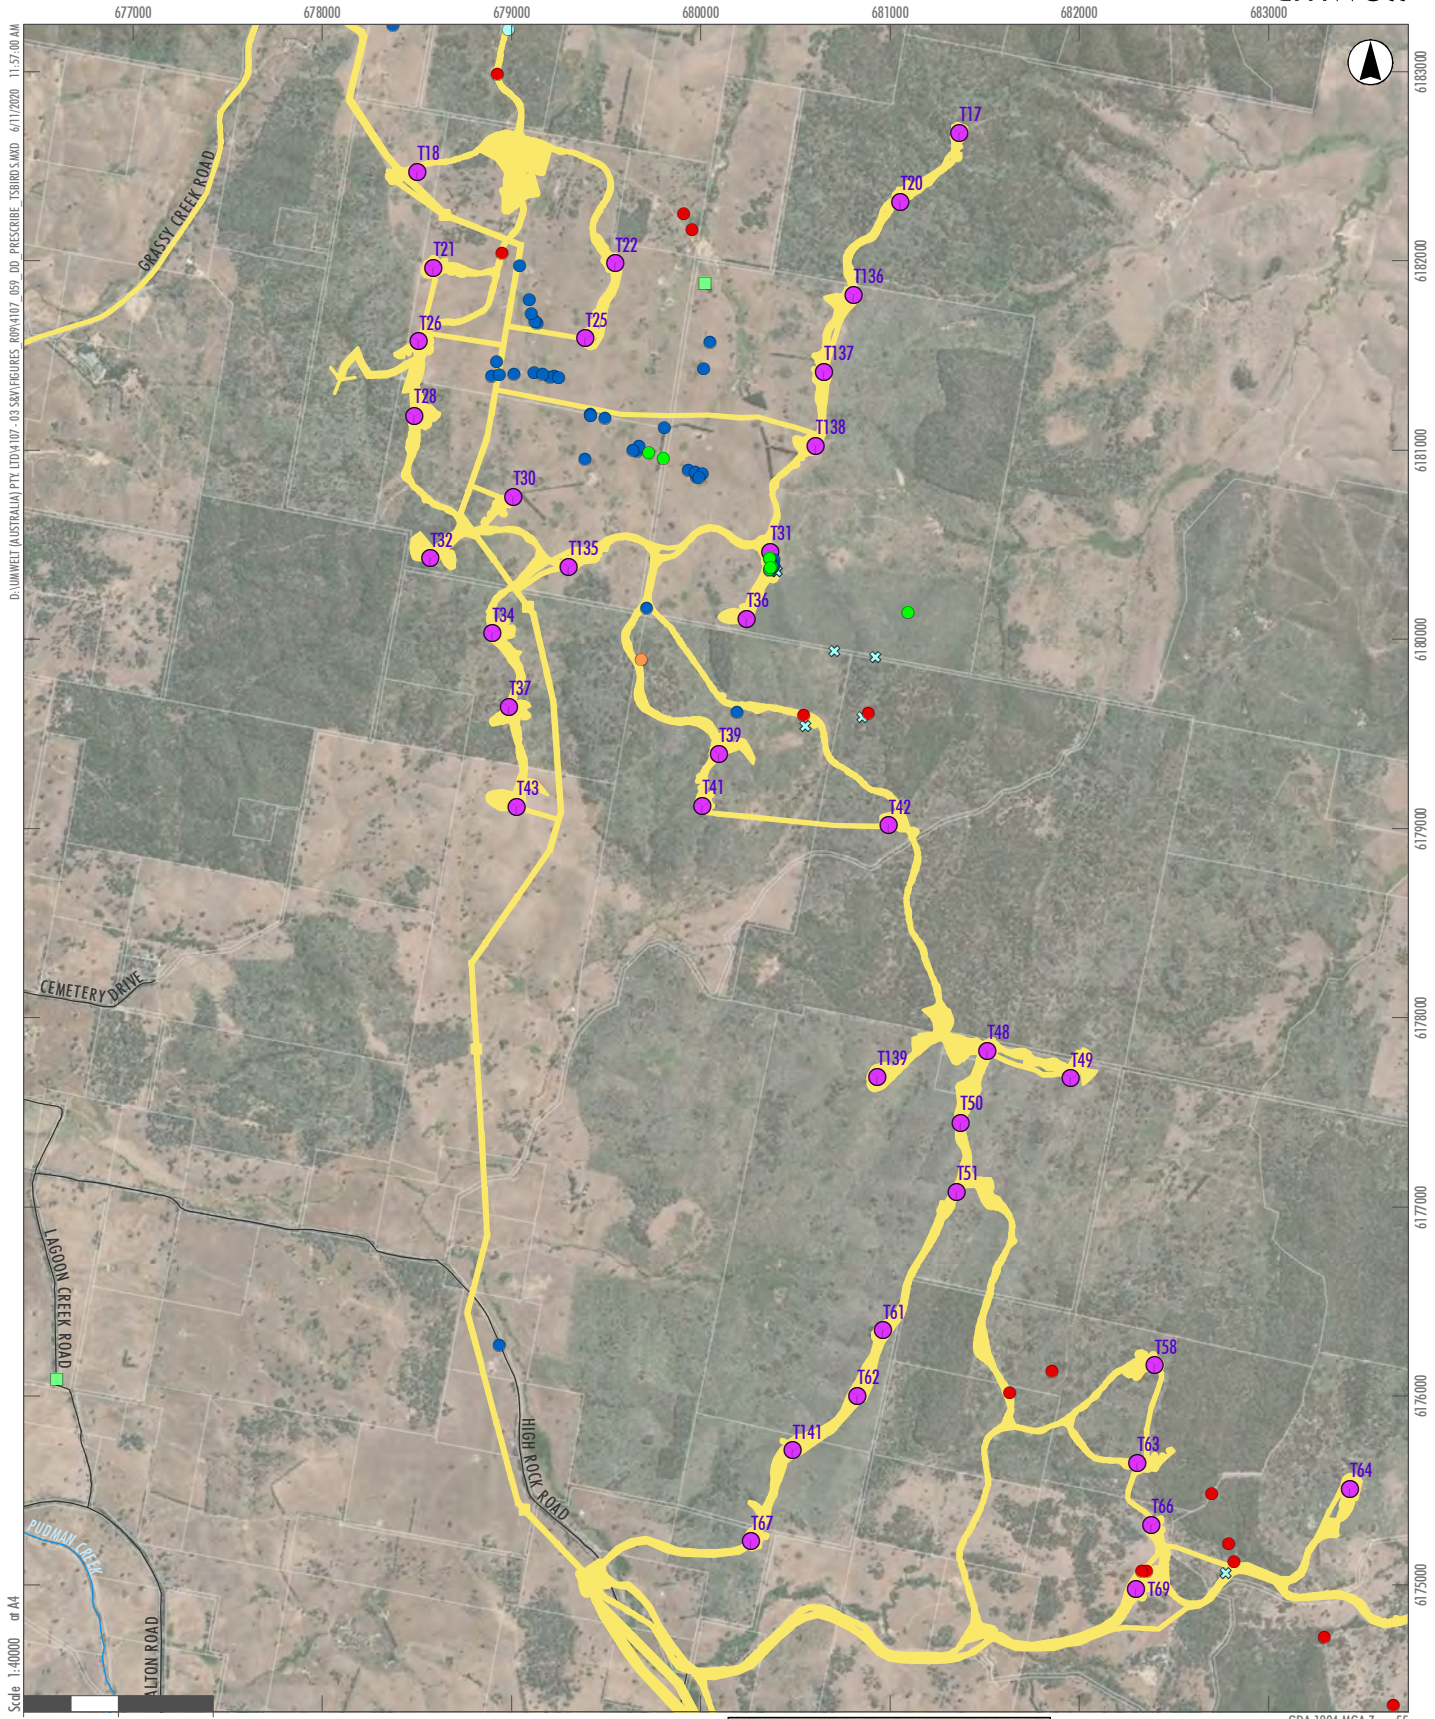

Scale 1:20000 or A4

GDA 1994 MGA Zone 55

- Legend**
- Indicative Development Footprints
  - Turbine Locations
  - Property Boundaries
  - Watercourses
  - NSW BC Act and EPBC Act Species**
  - Superb Parrot
  - NSW BC Act Species**
  - Dusky Woodswallow
  - Varied Sittella
  - Black Falcon
  - Little Eagle
  - Hooded Robin
  - Scarlet Robin
  - Flame Robin
  - Speckled Warbler
  - White-fronted Chat

## APPENDIX Lb

**Location of Threatened Bird Species Records in the Project Area (2018 /19 Bird Utilisation Surveys)**

- Legend**
- Indicative Development Footprints
  - Turbines Locations
  - Property Boundaries
  - Watercourses
  - EPBC Act Species**
  - ✕ White-throated Needletail
  - NSW BC Act and EPBC Act Species**
  - Superb Parrot
  - NSW BC Act Species**
  - Dusky Woodswallow
  - Varied Sittella
  - Black Falcon
  - Little Eagle
  - Hooded Robin
  - Scarlet Robin
  - Flame Robin
  - Speckled Warbler
  - White-fronted Chat

- Legend**
- Indicative Development Footprints
  - Turbines Locations
  - Property Boundaries
  - Watercourses
  - EPBC Act Species**
  - White-throated Needletail
  - NSW BC Act Species**
  - Dusky Woodswallow
  - Varied Sittella
  - Black Falcon
  - Little Eagle
  - Hooded Robin
  - Scarlet Robin
  - Flame Robin
  - Speckled Warbler
  - White-fronted Chat

### Location of Threatened Bird Species Records in the Project Area (2018 /19 Bird Utilisation Surveys)

- Legend**
- █ Indicative Development Footprints
  - Turbines Locations
  - Property Boundaries
  - Watercourses
- EPBC Act Species**
- ✕ White-throated Needletail
- NSW BC Act Species**
- Dusky Woodswallow
  - Varied Sittella
  - Black Falcon
  - Little Eagle
  - Hooded Robin
  - Scarlet Robin
  - Flame Robin
  - Speckled Warbler
  - White-fronted Chat