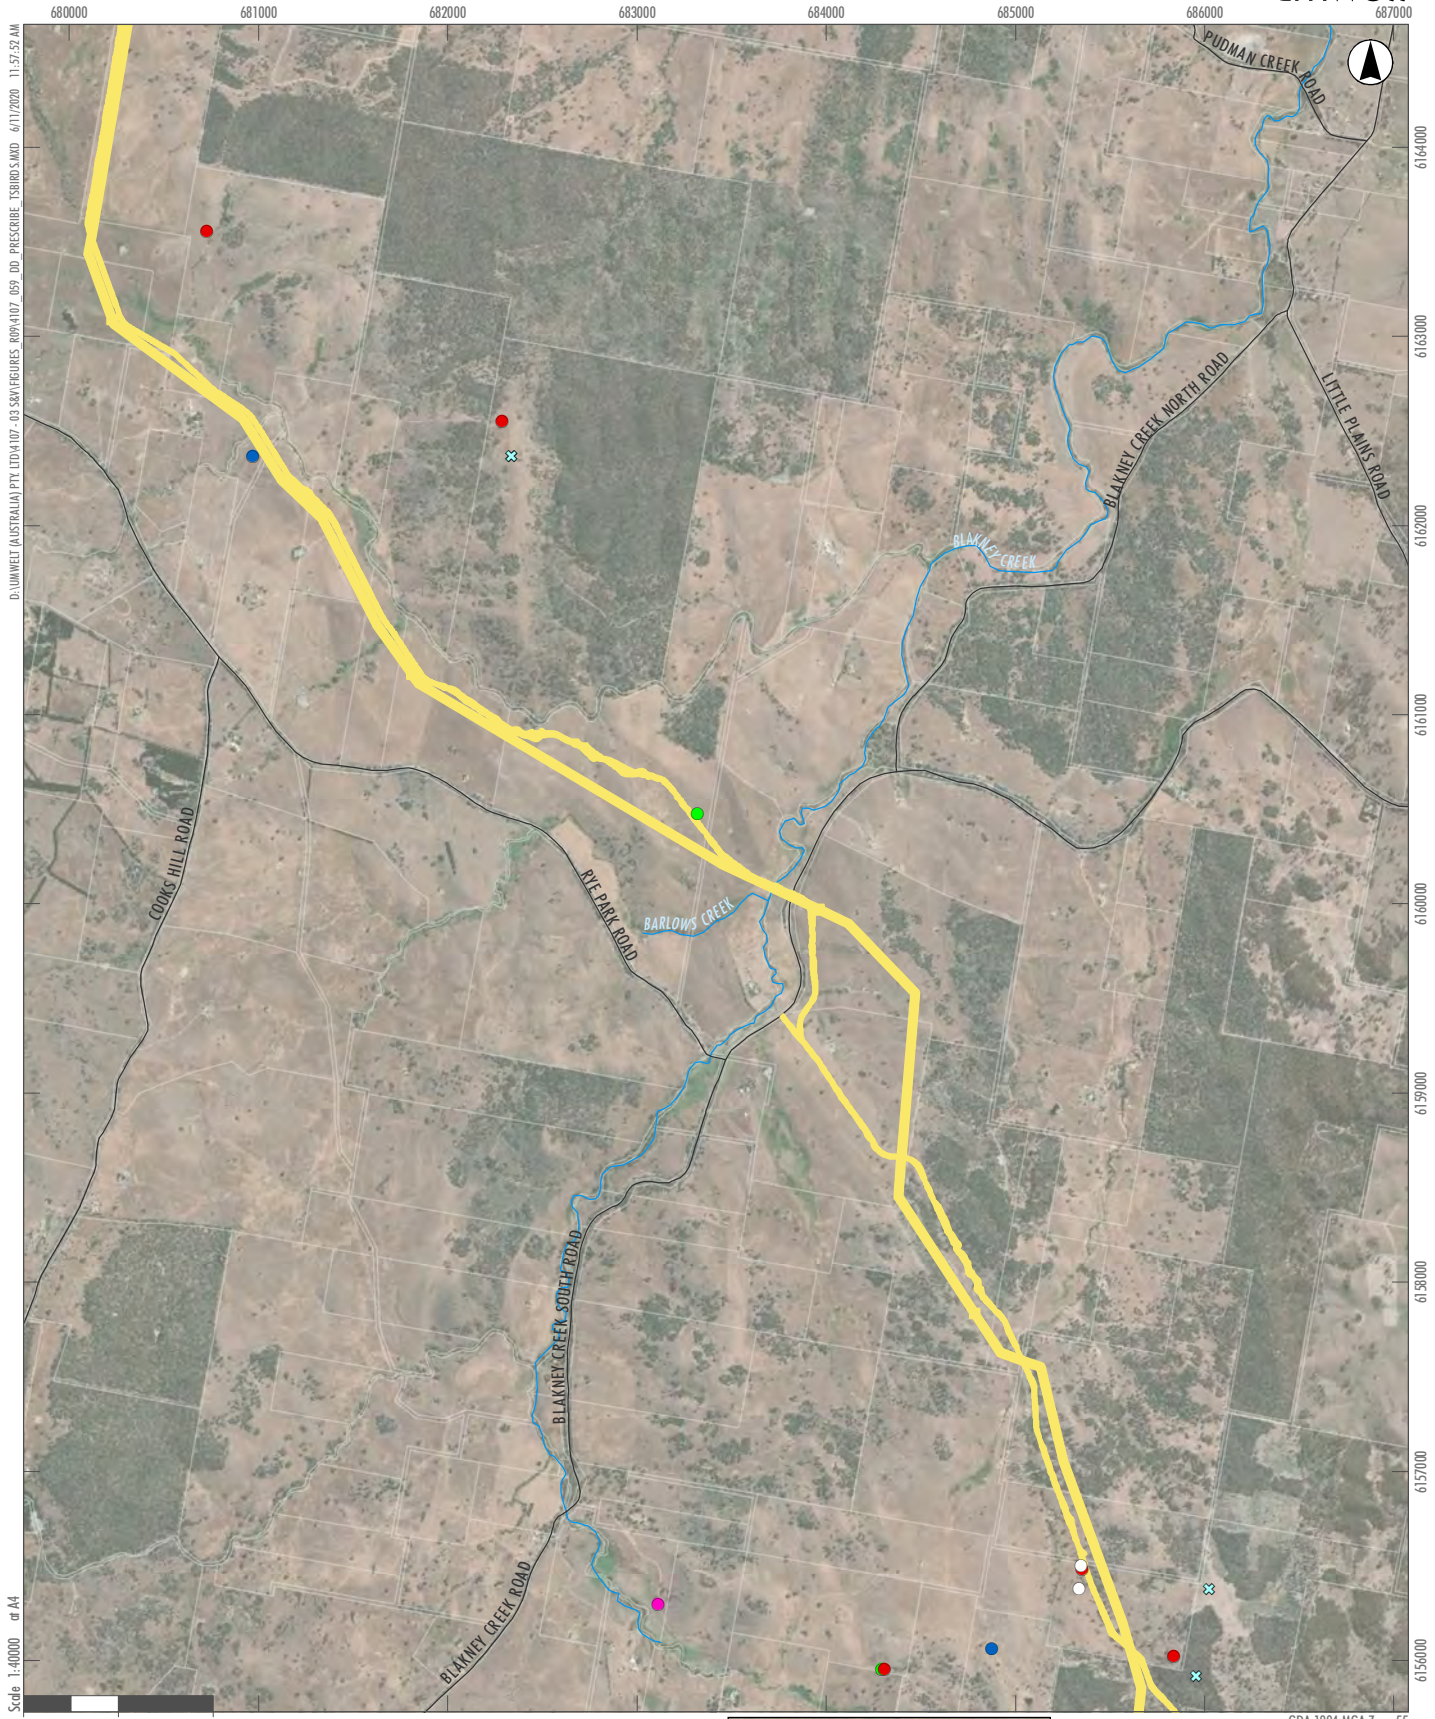

Scale 1:40000 at A4

GDA 1994 MGA Zone 55

- Legend**
- Indicative Development Footprints
  - Turbines Locations
  - Property Boundaries
  - Watercourses
  - EPBC Act Species**
  - White-throated Needletail
  - NSW BC Act and EPBC Act Species**
  - Superb Parrot
  - NSW BC Act Species**
  - Dusky Woodswallow
  - Varied Sittella
  - Black Falcon
  - Little Eagle
  - Hooded Robin
  - Scarlet Robin
  - Flame Robin
  - Speckled Warbler
  - White-fronted Chat

### Location of Threatened Bird Species Records in the Project Area (2018 /19 Bird Utilisation Surveys)

- Legend**
- █ Indicative Development Footprints
  - Turbines Locations
  - Property Boundaries
  - Watercourses
- EPBC Act Species**
- ✕ White-throated Needletail
- NSW BC Act Species**
- Dusky Woodswallow
  - Varied Sittella
  - Black Falcon
  - Little Eagle
  - Hooded Robin
  - Scarlet Robin
  - Flame Robin
  - Speckled Warbler
  - White-fronted Chat