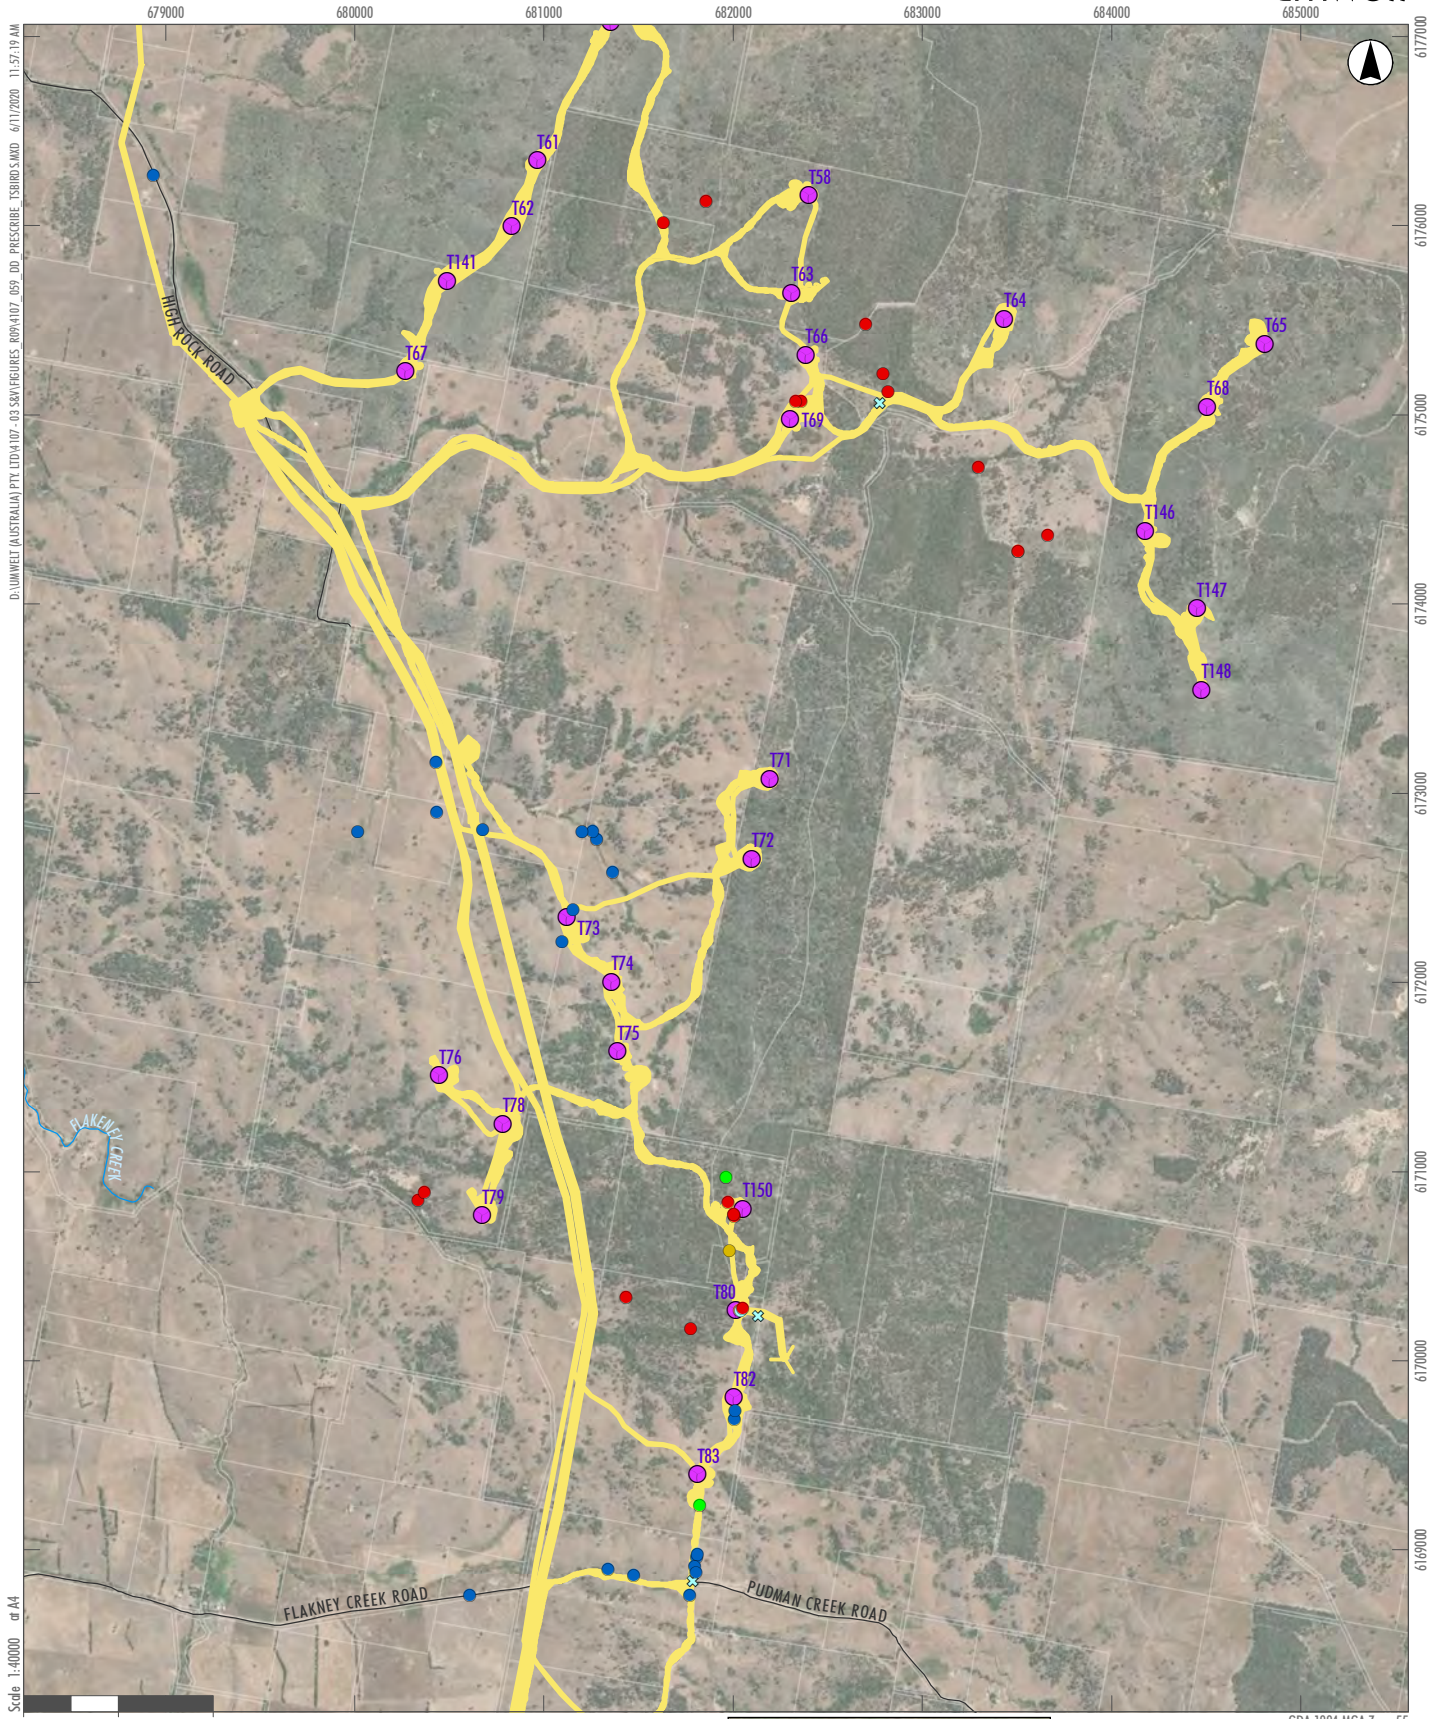

## APPENDIX Lb

**Location of Threatened Bird Species Records in the Project Area (2018 /19 Bird Utilisation Surveys)**

- Legend**
- Indicative Development Footprints
  - Turbines Locations
  - Property Boundaries
  - Watercourses
  - EPBC Act Species**
  - ✕ White-throated Needletail
  - NSW BC Act and EPBC Act Species**
  - Superb Parrot
  - NSW BC Act Species**
  - Dusky Woodswallow
  - Varied Sittella
  - Black Falcon
  - Little Eagle
  - Hooded Robin
  - Scarlet Robin
  - Flame Robin
  - Speckled Warbler
  - White-fronted Chat

APPENDIX Lc

Location of Threatened Bird Species Records in the Project Area (2018 /19 Bird Utilisation Surveys)

D:\UMWELT (AUSTRALIA) PTY LTD\4107-03 SAVYFIGURES\004107\_039\_DD\_PREScribe\_TSRIBD.SMXD 6/11/2020 11:57:19 AM  
 Scale 1:40000 at A4

- Legend**
- Indicative Development Footprints
  - Turbines Locations
  - Property Boundaries
  - Watercourses
  - EPBC Act Species**
  - White-throated Needletail
  - NSW BC Act Species**
  - Dusky Woodswallow
  - Varied Sittella
  - Black Falcon
  - Little Eagle
  - Hooded Robin
  - Scarlet Robin
  - Flame Robin
  - Speckled Warbler
  - White-fronted Chat

### Location of Threatened Bird Species Records in the Project Area (2018 /19 Bird Utilisation Surveys)

- Legend**
- █ Indicative Development Footprints
  - Turbines Locations
  - Property Boundaries
  - Watercourses
- EPBC Act Species**
- ✕ White-throated Needletail
- NSW BC Act Species**
- Dusky Woodswallow
  - Varied Sittella
  - Black Falcon
  - Little Eagle
  - Hooded Robin
  - Scarlet Robin
  - Flame Robin
  - Speckled Warbler
  - White-fronted Chat